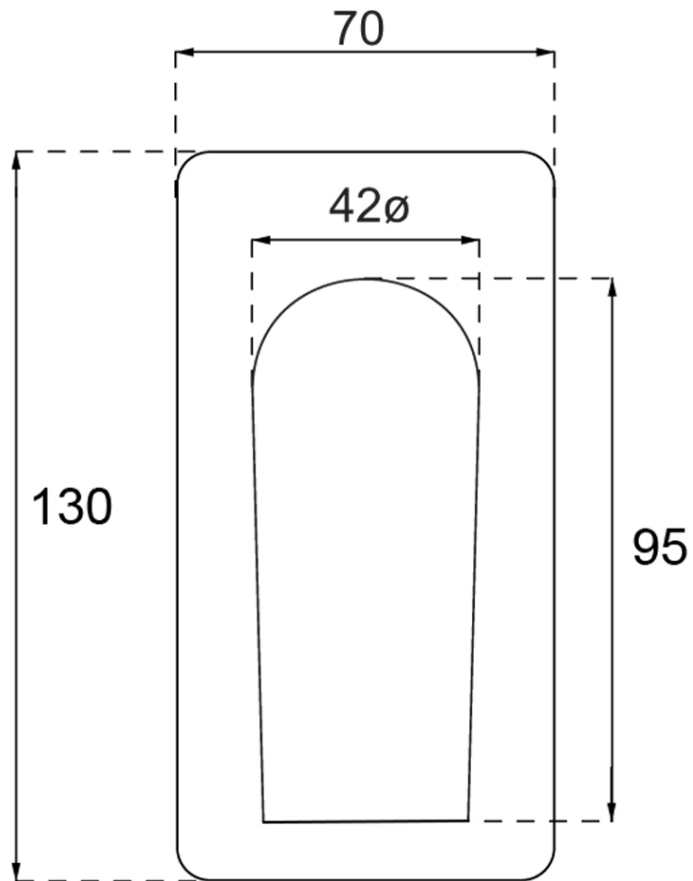

Soho Soft Rectangular Shower Mixer Trim

Product Image **Product Details**

Code: TVS33761XB
Brand: Villeroy & Boch
Range: Soho
Warranty: 15 Years*
WELS: N/A

Additional Features **Technical Specification**

Required Product
TVS0033161

Recommended Products

Additional Notes

- 35mm Ceramic Cartridge
- Compact rectangular plate

Installation Instructions

* NOT COMPATIBLE WITH UNIVERSAL BODY
 * ONLY USE COLOURCHOICE BODY TVS0033161

*Please visit argentaust.com.au/warranty to view the full warranty

Note: All dimensions are in millimetres and are subject to normal manufacturing variations. Always use the physical product measurements for cut-outs and rough-ins as the technical details shown may differ from the actual product. Use acetic cured silicone sealant. Do not use epoxy type adhesives. Clean with damp cloth. Do not use abrasive cleaners, liquids or pastes.