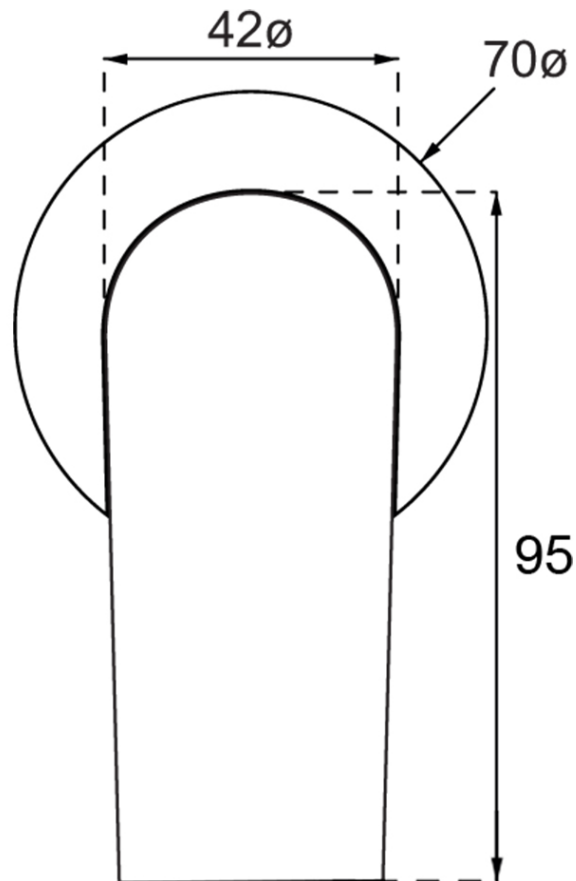

# Soho Shower Mixer Trim

**Product Image**

**Product Details**

<b>Code:</b>	<b>TVS33661XB</b>
Brand:	Villeroy & Boch
Range:	Soho
Warranty:	15 Years*
WELS:	N/A

**Additional Features**

**Technical Specification**

**Required Product**  
TVS0033161

**Recommended Products**

**Additional Notes**

- 35mm Ceramic Cartridge
- Compact 70mm Plate

**Installation Instructions**

- \* NOT COMPATIBLE WITH UNIVERSAL BODY
- \* ONLY USE COLOURCHOICE BODY TVS0033161

\*Please visit [argentaust.com.au/warranty](http://argentaust.com.au/warranty) to view the full warranty

*Note: All dimensions are in millimetres and are subject to normal manufacturing variations. Always use the physical product measurements for cut-outs and rough-ins as the technical details shown may differ from the actual product. Use acetic cured silicone sealant. Do not use epoxy type adhesives. Clean with damp cloth. Do not use abrasive cleaners, liquids or pastes.*