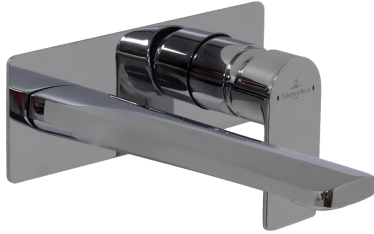

Soho Soft Rectangular Wall Mounted Basin Trim

Product Image

Product Details

Code: TVW337461B
Brand: Villeroy & Boch
Range: Soho
Warranty: 15 Years*
WELS: 5 Star 5 LPM, Reg #: T40927

Additional Features

Technical Specification

Required Product
 TVW0035161

Recommended Products

Additional Notes

- 115mm Centres
- 35mm Ceramic Cartridge
- Spout Can Be Positioned On The Left Hand Side Of The Mixer Only

Installation Instructions

- * NOT COMPATIBLE WITH UNIVERSAL BODY
- * ONLY USE COLOURCHOICE BODY TVW0035161