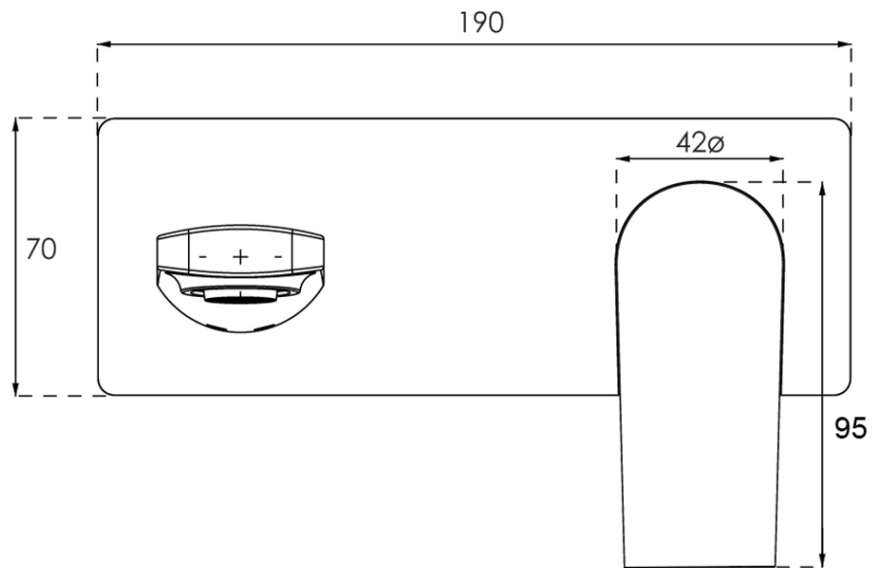

Soho Soft Rectangular Wall Mounted Basin Trim

Product Image

Product Details

Code: TVW337461B
Brand: Villeroy & Boch
Range: Soho
Warranty: 15 Years*
WELS: 5 Star 5 LPM, Reg #: T40927

Additional Features

Technical Specification

Required Product
 TVW0035161

Recommended Products

Additional Notes

- 115mm Centres
- 35mm Ceramic Cartridge
- Spout Can Be Positioned On The Left Hand Side Of The Mixer Only

Installation Instructions

- * NOT COMPATIBLE WITH UNIVERSAL BODY
- * ONLY USE COLOURCHOICE BODY TVW0035161

*Please visit argentaust.com.au/warranty to view the full warranty

Note: All dimensions are in millimetres and are subject to normal manufacturing variations. Always use the physical product measurements for cut-outs and rough-ins as the technical details shown may differ from the actual product. Use acetic cured silicone sealant. Do not use epoxy type adhesives. Clean with damp cloth. Do not use abrasive cleaners, liquids or pastes.