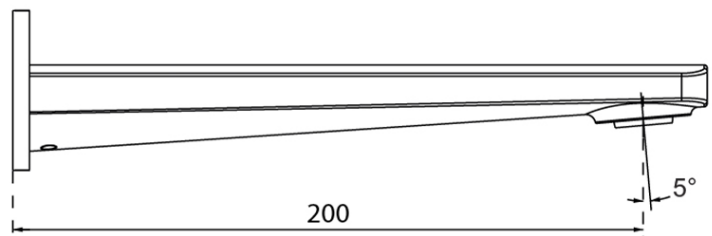

Soho Soft Rectangular Wall Mounted Basin Trim

Product Image

Product Details

Code: TVW337461B
Brand: Villeroy & Boch
Range: Soho
Warranty: 15 Years*
WELS: 5 Star 5 LPM, Reg #: T40927

Additional Features

Technical Specification

Required Product
 TVW0035161

Recommended Products

Additional Notes

- 115mm Centres
- 35mm Ceramic Cartridge
- Spout Can Be Positioned On The Left Hand Side Of The Mixer Only

Installation Instructions

- * NOT COMPATIBLE WITH UNIVERSAL BODY
- * ONLY USE COLOURCHOICE BODY TVW0035161

*Please visit argentaust.com.au/warranty to view the full warranty

Note: All dimensions are in millimetres and are subject to normal manufacturing variations. Always use the physical product measurements for cut-outs and rough-ins as the technical details shown may differ from the actual product. Use acetic cured silicone sealant. Do not use epoxy type adhesives. Clean with damp cloth. Do not use abrasive cleaners, liquids or pastes.