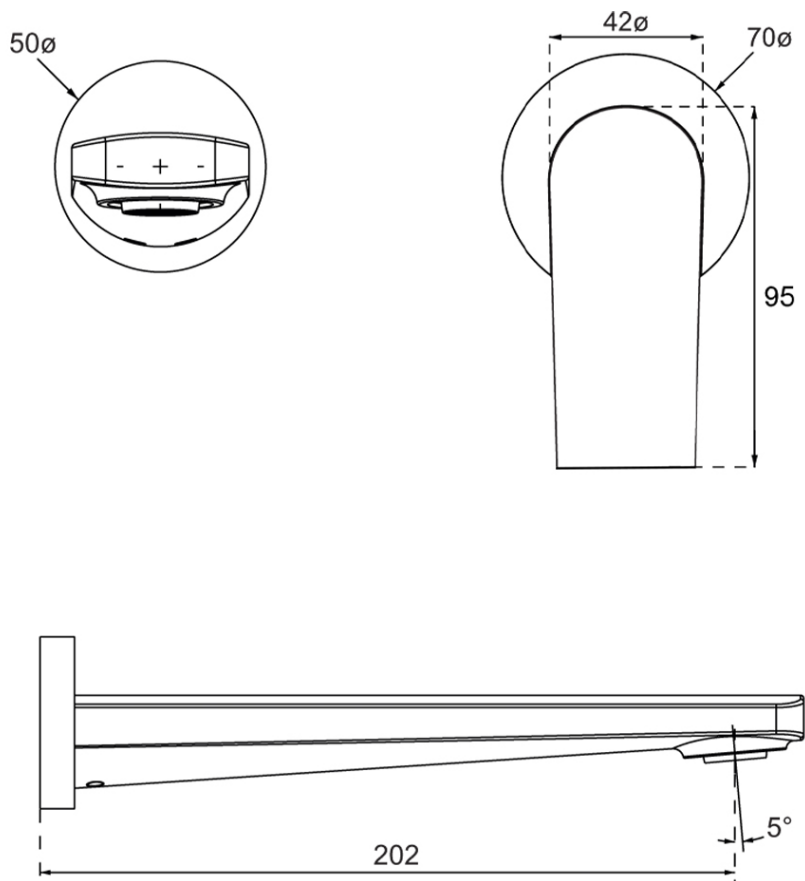

Soho Wall Mounted Basin Mixer Trim

Matte Black

Product Image

Product Details

Code:	TVW336495B
Brand:	Villeroy & Boch
Range:	Soho
Warranty:	15 Years*
WELS:	5 Star 5 LPM, Reg #: T40927

Additional Features

Technical Specification

Required Product
TVW0035161

Recommended Products

Additional Notes

- 115mm Centres
- 35mm Ceramic Cartridge
- Spout Can Be Positioned On The Left Hand Side Of The Mixer Only

Installation Instructions

- * NOT COMPATIBLE WITH UNIVERSAL BODY
- * ONLY USE COLOURCHOICE BODY TVW0035161

*Please visit argentaust.com.au/warranty to view the full warranty

Note: All dimensions are in millimetres and are subject to normal manufacturing variations. Always use the physical product measurements for cut-outs and rough-ins as the technical details shown may differ from the actual product. Use acetic cured silicone sealant. Do not use epoxy type adhesives. Clean with damp cloth. Do not use abrasive cleaners, liquids or pastes.