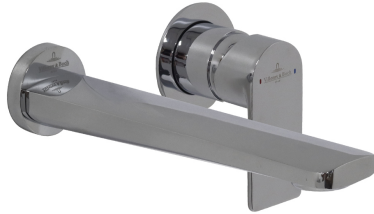

Soho Wall Mounted Basin Mixer Trim

Product Image

Product Details

Code:	TVW336461B
Brand:	Villeroy & Boch
Range:	Soho
Warranty:	15 Years*
WELS:	5 Star 5 LPM, Reg #: T40927

Additional Features

Required Product
TVW0035161

Recommended Products

Additional Notes

- 115mm Centres
- 35mm Ceramic Cartridge
- Spout Can Be Positioned On The Left Hand Side Of The Mixer Only

Installation Instructions

- * NOT COMPATIBLE WITH UNIVERSAL BODY
- * ONLY USE COLOURCHOICE BODY TVW0035161