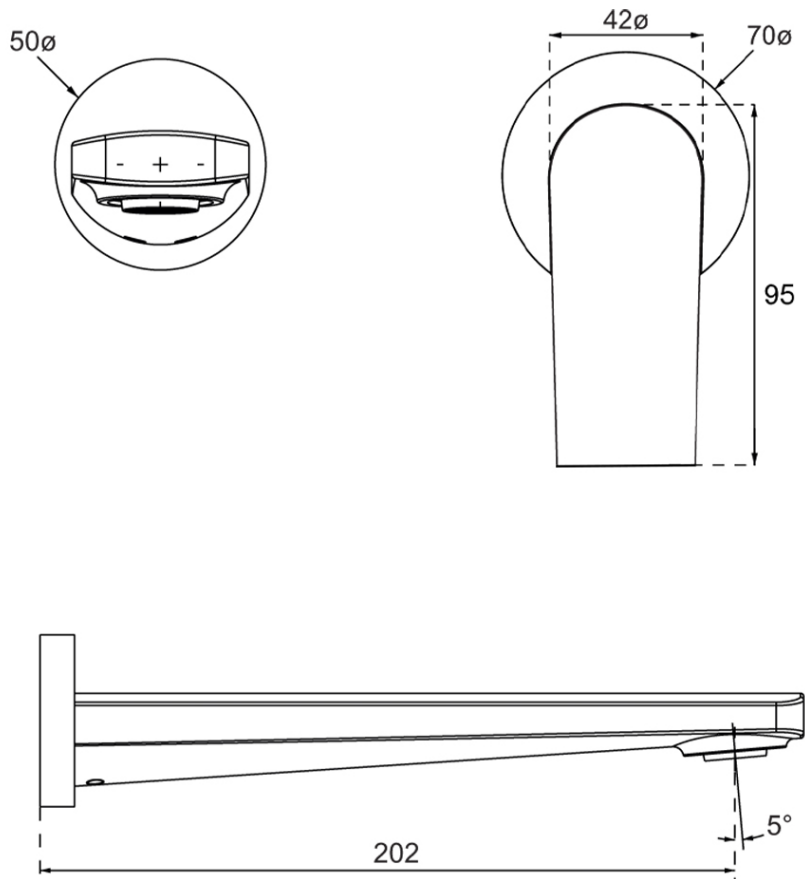

Soho Wall Mounted Basin Mixer Trim

Product Image

Product Details

Code:	TVW336461B
Brand:	Villeroy & Boch
Range:	Soho
Warranty:	15 Years*
WELS:	5 Star 5 LPM, Reg #: T40927

Additional Features

Required Product
TVW0035161

Recommended Products

Additional Notes

- 115mm Centres
- 35mm Ceramic Cartridge
- Spout Can Be Positioned On The Left Hand Side Of The Mixer Only

Installation Instructions

- * NOT COMPATIBLE WITH UNIVERSAL BODY
- * ONLY USE COLOURCHOICE BODY TVW0035161

Technical Specification

*Please visit argentaust.com.au/warranty to view the full warranty

Note: All dimensions are in millimetres and are subject to normal manufacturing variations. Always use the physical product measurements for cut-outs and rough-ins as the technical details shown may differ from the actual product. Use acetic cured silicone sealant. Do not use epoxy type adhesives. Clean with damp cloth. Do not use abrasive cleaners, liquids or pastes.