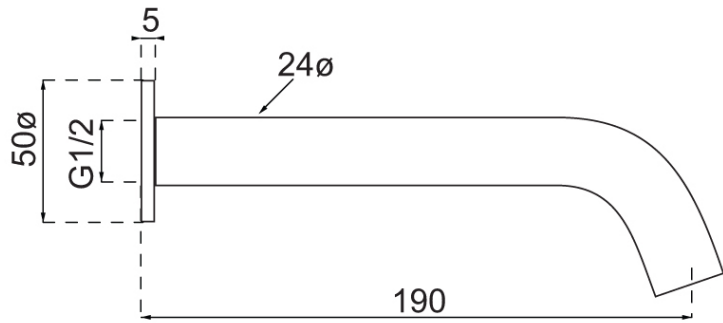

# Vita Bath Spout

Matte Black

**Product Image**

**Product Details**

<b>Code:</b>	<b>TVT110095B</b>
Brand:	Villeroy & Boch
Range:	Vita
Warranty:	15 Years*
WELS:	N/A

**Additional Features**

**Technical Specification**

**Required Product**

**Recommended Products**

**Additional Notes**

- 190mm Spout

\*Please visit [argentaust.com.au/warranty](http://argentaust.com.au/warranty) to view the full warranty

*Note: All dimensions are in millimetres and are subject to normal manufacturing variations. Always use the physical product measurements for cut-outs and rough-ins as the technical details shown may differ from the actual product. Use acetic cured silicone sealant. Do not use epoxy type adhesives. Clean with damp cloth. Do not use abrasive cleaners, liquids or pastes.*