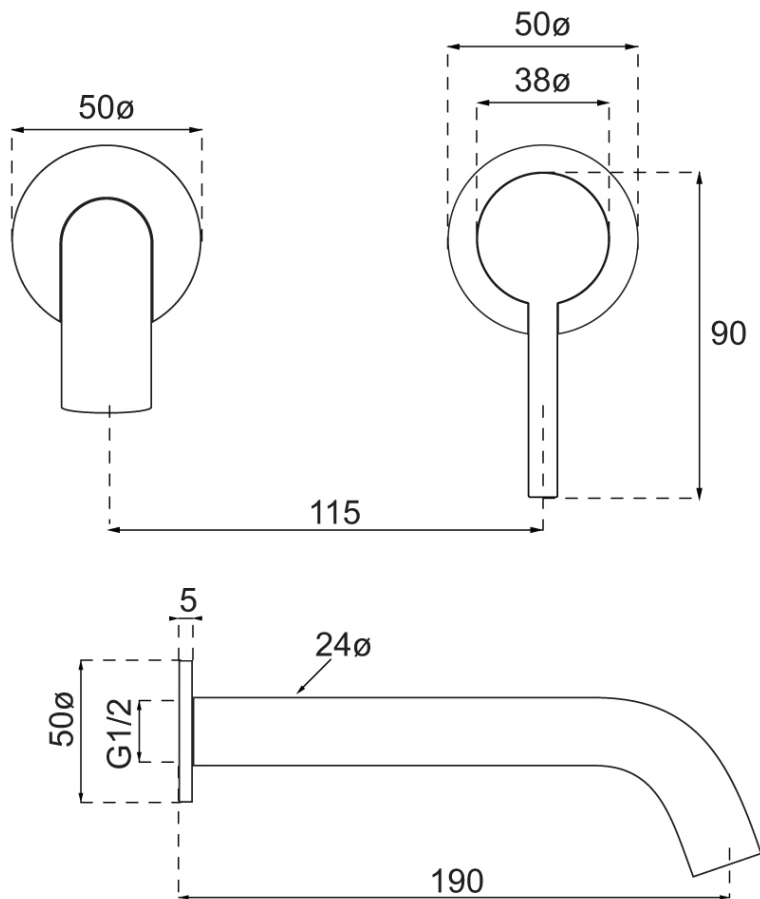

## Additional Features

**Required Product**  
ColourChoice TVW0025161

**Recommended Products**  
Optional Rectangular Plate  
TVP0669680

**Additional Notes**

- 115mm Centres
- 25mm Ceramic Cartridge
- Spout Can Be Positioned On The Left Hand Side Of The Mixer Only
- Uses 50mm Micro Plates & Unique Micro 25mm ColourChoice Body

## Technical Specification

\*Please visit [argentaust.com.au/warranty](http://argentaust.com.au/warranty) to view the full warranty

*Note: All dimensions are in millimetres and are subject to normal manufacturing variations. Always use the physical product measurements for cut-outs and rough-ins as the technical details shown may differ from the actual product. Use acetic cured silicone sealant. Do not use epoxy type adhesives. Clean with damp cloth. Do not use abrasive cleaners, liquids or pastes.*