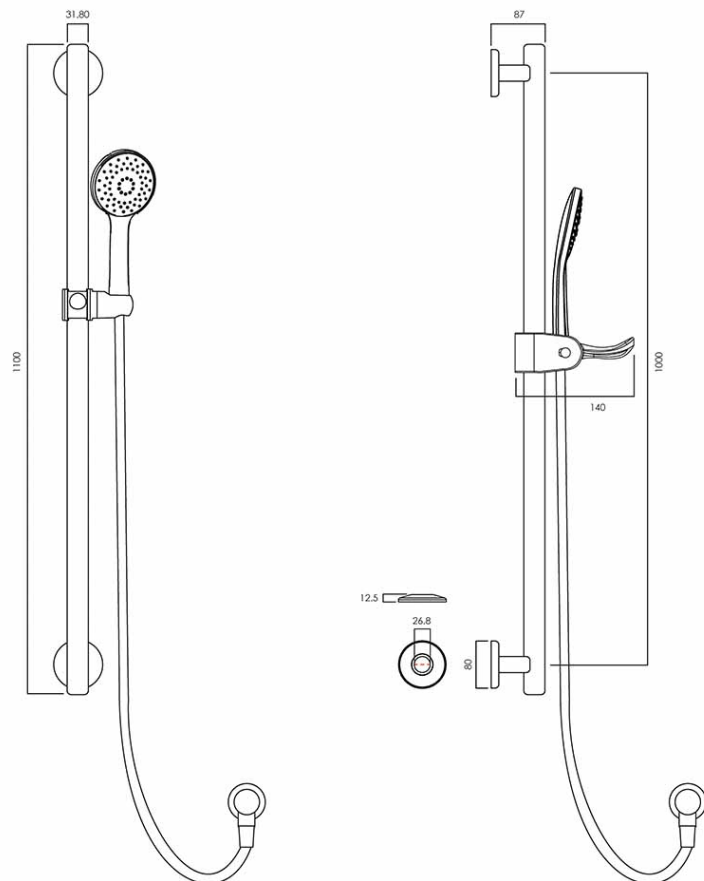

# ViCare Trio Designer 32 Rail Set

Brushed Gold

**Product Image** **Product Details**

**Code:** VCR050BDB85  
**Brand:** Villeroy & Boch  
**Range:** Architectura Style ViCare  
**Warranty:** 7 Years\*  
**WELS:** 4 Star 7.5 LPM, Reg #: S17628

**Additional Features** **Technical Specification**

**Required Product**

**Recommended Products**  
 Matching Advantage Designer Grab Rails

**Additional Notes**

- Advantage Seal

**Installation Instructions**  
 \* T Style Flange assembly with Easy Install grub screw fitment

\*Please visit [argentaust.com.au/warranty](http://argentaust.com.au/warranty) to view the full warranty

*Note: All dimensions are in millimetres and are subject to normal manufacturing variations. Always use the physical product measurements for cut-outs and rough-ins as the technical details shown may differ from the actual product. Use acetic cured silicone sealant. Do not use epoxy type adhesives. Clean with damp cloth. Do not use abrasive cleaners, liquids or pastes.*