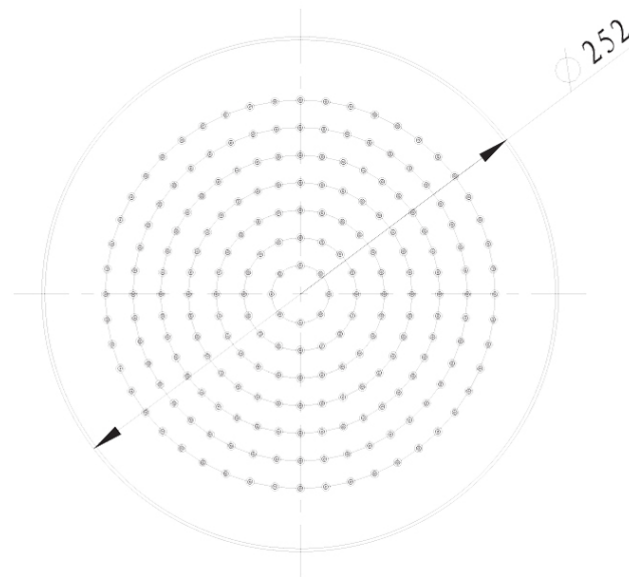

*Please visit argentaust.com.au/warranty to view the full warranty

Note: All dimensions are in millimetres and are subject to normal manufacturing variations. Always use the physical product measurements for cut-outs and rough-ins as the technical details shown may differ from the actual product. Use acetic cured silicone sealant. Do not use epoxy type adhesives. Clean with damp cloth. Do not use abrasive cleaners, liquids or pastes.