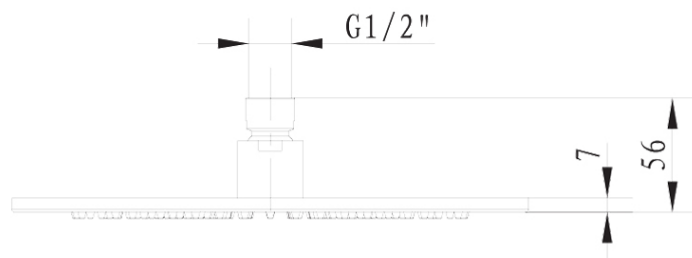

*Please visit argentaust.com.au/warranty to view the full warranty

Note: All dimensions are in millimetres and are subject to normal manufacturing variations. Always use the physical product measurements for cut-outs and rough-ins as the technical details shown may differ from the actual product. Use acetic cured silicone sealant. Do not use epoxy type adhesives. Clean with damp cloth. Do not use abrasive cleaners, liquids or pastes.