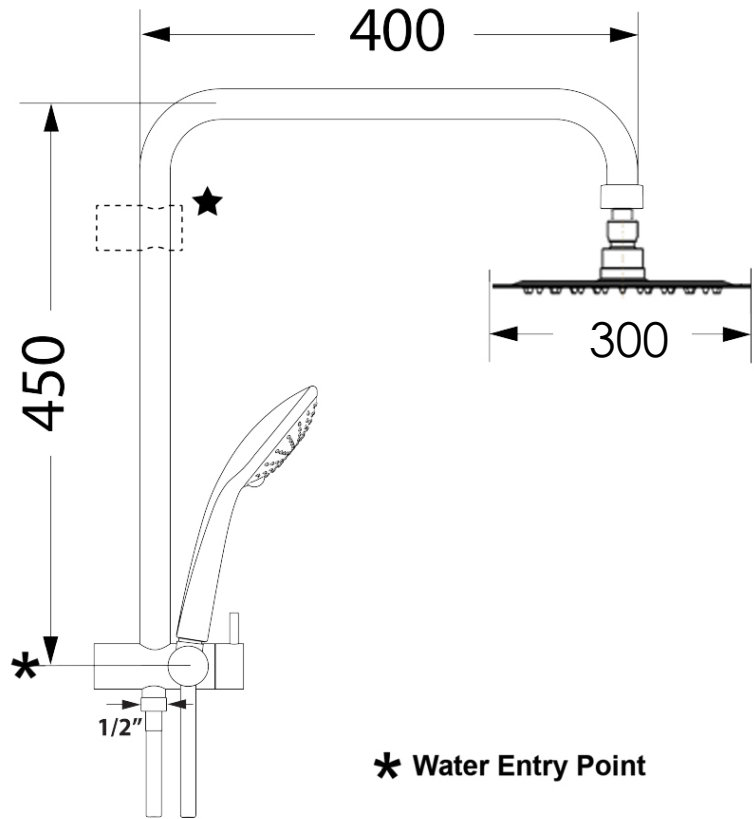

Embrace 300 Combination Shower

Product Image **Product Details**

Code: VSC61300B
Brand: Villeroy & Boch
Range: Embrace
Warranty: 15 Years*
WELS: OH 3 STAR (HH 3 STAR) 9 LPM, Reg #: S13354

Additional Features **Technical Specification**

Required Product

Recommended Products

Additional Notes

- 300Ø Overhead
- 3 Function Handpiece
- Easy Clean Silicon Nozzles

In accordance with AS/NZS 6400
Licence No. 0008
Argent Australia

*Please visit argentaust.com.au/warranty to view the full warranty

Note: All dimensions are in millimetres and are subject to normal manufacturing variations. Always use the physical product measurements for cut-outs and rough-ins as the technical details shown may differ from the actual product. Use acetic cured silicone sealant. Do not use epoxy type adhesives. Clean with damp cloth. Do not use abrasive cleaners, liquids or pastes.