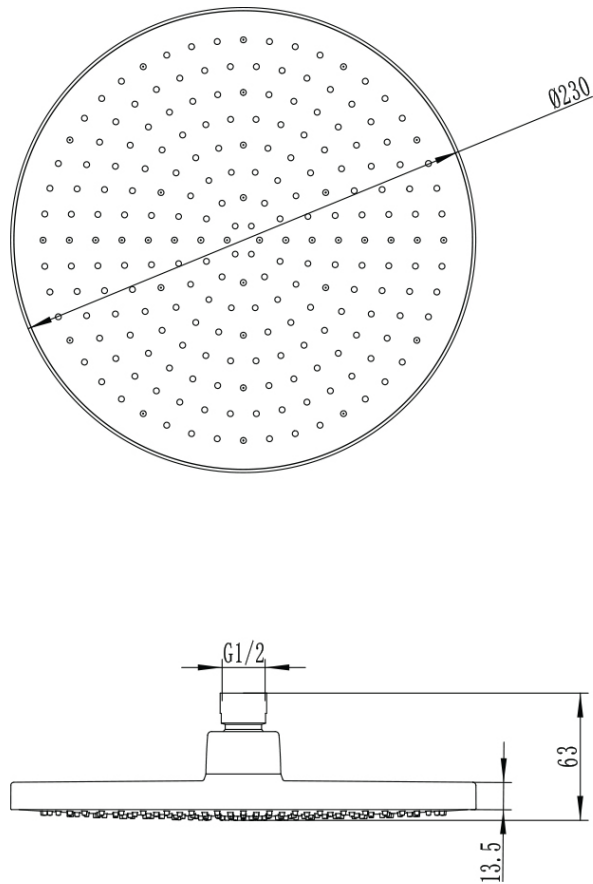

Architectura Style 230 Overhead Shower

| Product Image | Product Details |
|---------------|-----------------|
|---------------|-----------------|

| | |
|--|---|
| <p>SKU: Brand: Range: Warranty: WELS:</p> | <p>VSH05230B Villeroy & Boch Architectura Style 15 Years 3 Star 9 LPM, Reg #: S14464</p> |
|--|---|

Note: All dimensions are in millimetres and are subject to normal manufacturing variations. Always use the physical product measurements for cut-outs and rough-ins as the technical details shown may differ from the actual product. Use acetic cured silicone sealant. Do not use epoxy type adhesives. Clean with damp cloth. Do not use abrasive cleaners, liquids or pastes.