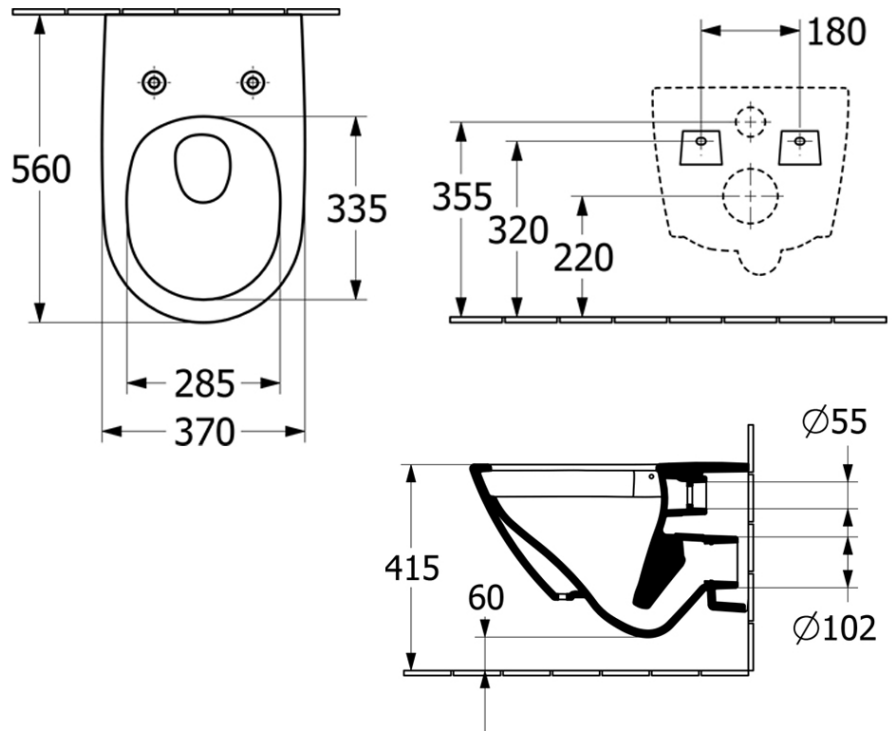

Additional Features **Technical Specification**

Required Product
Matching In Wall Cistern with Frame

Recommended Products
ViConnect 92233500 or 92233600
Cistern with Frame with E100 E200 Or
E300 ViConnect Flush Plate

Additional Notes

- TwistFlush
- Fully Smooth Sided
- Soft Close Seat

Installation Instructions
* Featuring Villeroy & Boch SupraFix Technology