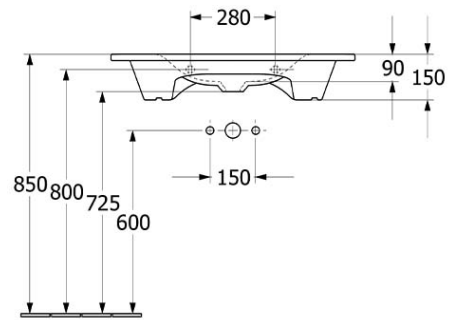

Additional Features

Technical Specification

Required Product
32mm Waste

Recommended Products
K316-D Pop Up Waste series

Additional Notes

- Supplied with non-closeable waste
- Check for suitability to your requirements.

Installation Instructions

- When used in conjunction with Antao Bathroom Furniture
- Basin must be mounted to wall prior to Cabinet fitment.