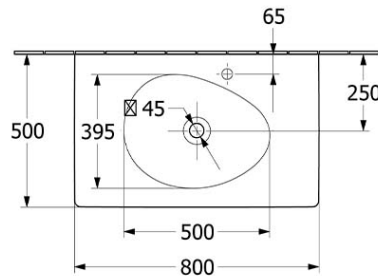

Additional Features

Technical Specification

Required Product
32mm Waste

Recommended Products
K316-D Pop Up Waste series

Additional Notes

- Supplied with non-closeable waste
- Check for suitability to your requirements.

Installation Instructions

- When used in conjunction with Antao Bathroom Furniture
- Basin must be mounted to wall prior to Cabinet fitment.