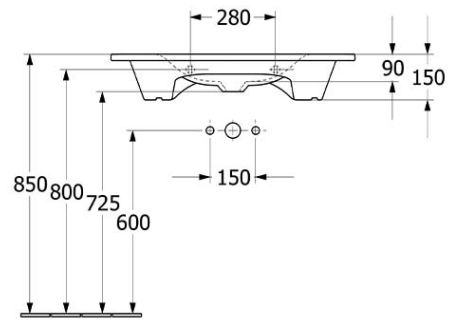

Antao 800 Wall Hung Basin

CERAMICPLUS | NO TAP HOLE | NO OVERFLOW | WHITE

Product Image

Product Details

Code:	4A7583R1B
Brand:	Villeroy & Boch
Range:	Antao
Warranty:	10 Years*
Product Width:	800 mm
Product Depth:	500 mm
WELS:	N/A

Additional Features

{@SH - Recommended Product}
{@N/A Field Recommended}

Technical Specification

Installation Instructions

- * When used in conjunction with Antao Bathroom Furniture
- * Basin must be mounted to wall prior to Cabinet fitment.

*Please visit argentaust.com.au/warranty to view the full warranty

Note: All dimensions are in millimetres and are subject to normal manufacturing variations. Always use the physical product measurements for cut-outs and rough-ins as the technical details shown may differ from the actual product. Use acetic cured silicone sealant. Do not use epoxy type adhesives. Clean with damp cloth. Do not use abrasive cleaners, liquids or pastes.