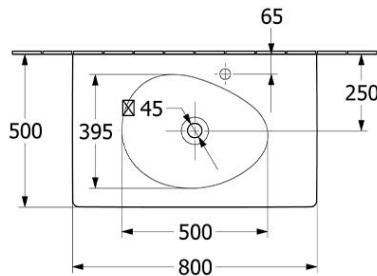

Antao 800 Wall Hung Basin

CERAMICPLUS | NO TAP HOLE | NO OVERFLOW | WHITE

Product Image

Product Details

Code:	4A7583R1B
Brand:	Villeroy & Boch
Range:	Antao
Warranty:	10 Years*
Product Width:	800 mm
Product Depth:	500 mm
WELS:	N/A

*Please visit argentaust.com.au/warranty to view the full warranty

Note: All dimensions are in millimetres and are subject to normal manufacturing variations. Always use the physical product measurements for cut-outs and rough-ins as the technical details shown may differ from the actual product. Use acetic cured silicone sealant. Do not use epoxy type adhesives. Clean with damp cloth. Do not use abrasive cleaners, liquids or pastes.