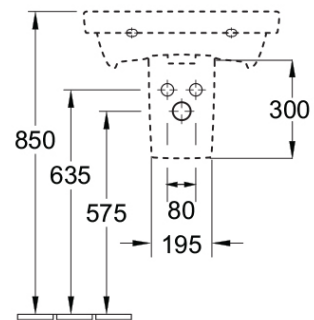

# Avento 550 Wall Basin

1 Tap Hole | Trap Cover

**Product Image**

**Product Details**

<b>SKU:</b>	<b>4A005501TB</b>
Brand:	Villeroy & Boch
Range:	Avento
Warranty:	10 Years
Product Width:	550 mm
Product Depth:	370 mm
WELS:	N/A

**Additional Features**

**Required Product**  
32mm Waste with overflow Pop Up Waste 32mm 2 Piece

**Recommended Products**  
K316-D Pop Up Waste 32mm 2 Piece

**Technical Specification**

**Additional Notes**

- \* Colour Waste Options in K316 Series Include
- \* Matt Black
- \* Brushed Nickel
- \* White Ceramic
- \* Gun Metal

*Note: All dimensions are in millimetres and are subject to normal manufacturing variations. Always use the physical product measurements for cut-outs and rough-ins as the technical details shown may differ from the actual product. Use acetic cured silicone sealant. Do not use epoxy type adhesives. Clean with damp cloth. Do not use abrasive cleaners, liquids or pastes.*