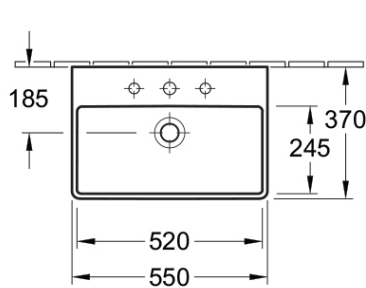

# Avento 550 Wall Basin

1 Tap Hole | Trap Cover

**Product Image**

**Product Details**

<b>SKU:</b>	<b>4A005501TB</b>
Brand:	Villeroy & Boch
Range:	Avento
Warranty:	10 Years
Product Width:	550 mm
Product Depth:	370 mm
WELS:	N/A

**Additional Features**

**Required Product**  
32mm Waste with overflow Pop Up Waste 32mm 2 Piece

**Recommended Products**  
K316-D Pop Up Waste 32mm 2 Piece

**Technical Specification**

**Additional Notes**