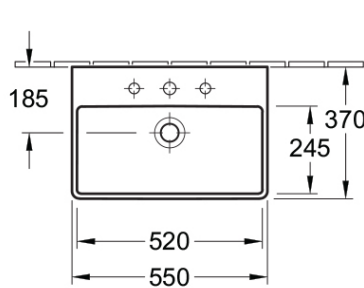

# Avento 550 Wall Basin

1 Tap Hole | Trap Cover

**Product Image**

**Product Details**

<b>SKU:</b>	<b>4A005501TB</b>
Brand:	Villeroy & Boch
Range:	Avento
Warranty:	10 Years
Product Width:	550 mm
Product Depth:	370 mm
WELS:	N/A

**Additional Features**

**Required Product**  
32mm Waste with overflow Pop Up Waste 32mm 2 Piece

**Recommended Products**  
K316-D Pop Up Waste 32mm 2 Piece

**Technical Specification**

**Additional Notes**

- \* Colour Waste Options in K316 Series Include
- \* Matt Black
- \* Brushed Nickel
- \* White Ceramic
- \* Gun Metal

*Note: All dimensions are in millimetres and are subject to normal manufacturing variations. Always use the physical product measurements for cut-outs and rough-ins as the technical details shown may differ from the actual product. Use acetic cured silicone sealant. Do not use epoxy type adhesives. Clean with damp cloth. Do not use abrasive cleaners, liquids or pastes.*