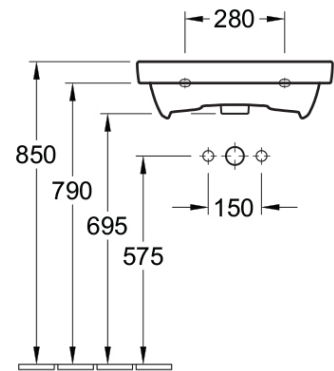

# Avento 550 Wall Basin

1 Tap Hole | Trap Cover

**Product Image**

**Product Details**

<b>SKU:</b>	<b>4A005501TB</b>
Brand:	Villeroy & Boch
Range:	Avento
Warranty:	10 Years
Product Width:	550 mm
Product Depth:	370 mm
WELS:	N/A

**Additional Features**

**Required Product**  
32mm Waste with overflow Pop Up Waste 32mm 2 Piece

**Recommended Products**  
K316-D Pop Up Waste 32mm 2 Piece

**Technical Specification**

**Additional Notes**