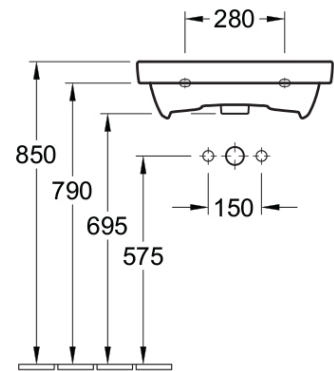

# Avento 550 Wall Basin

1 Tap Hole | Trap Cover

**Product Image**

**Product Details**

<b>SKU:</b>	<b>4A005501TB</b>
Brand:	Villeroy & Boch
Range:	Avento
Warranty:	10 Years
Product Width:	550 mm
Product Depth:	370 mm
WELS:	N/A

**Additional Features**

**Required Product**  
32mm Waste with overflow Pop Up Waste 32mm 2 Piece

**Recommended Products**  
K316-D Pop Up Waste 32mm 2 Piece

**Technical Specification**

**Additional Notes**

- \* Colour Waste Options in K316 Series Include
- \* Matt Black
- \* Brushed Nickel
- \* White Ceramic
- \* Gun Metal

*Note: All dimensions are in millimetres and are subject to normal manufacturing variations. Always use the physical product measurements for cut-outs and rough-ins as the technical details shown may differ from the actual product. Use acetic cured silicone sealant. Do not use epoxy type adhesives. Clean with damp cloth. Do not use abrasive cleaners, liquids or pastes.*