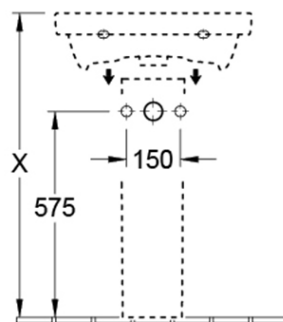

Technical Specification

Note: All dimensions are in millimetres and are subject to normal manufacturing variations. Always use the physical product measurements for cut-outs and rough-ins as the technical details shown may differ from the actual product. Use acetic cured silicone sealant. Do not use epoxy type adhesives. Clean with damp cloth. Do not use abrasive cleaners, liquids or pastes.