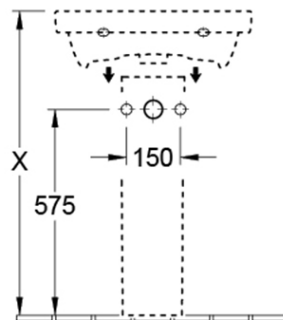

Technical Specification

Note: All dimensions are in millimetres and are subject to normal manufacturing variations. Always use the physical product measurements for cut-outs and rough-ins as the technical details shown may differ from the actual product. Use acetic cured silicone sealant. Do not use epoxy type adhesives. Clean with damp cloth. Do not use abrasive cleaners, liquids or pastes.