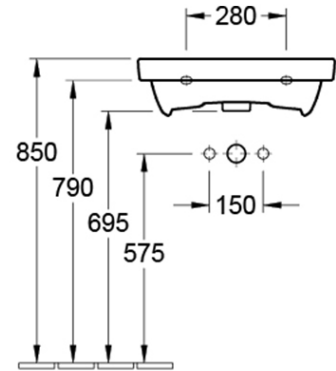

Technical Specification

Note: All dimensions are in millimetres and are subject to normal manufacturing variations. Always use the physical product measurements for cut-outs and rough-ins as the technical details shown may differ from the actual product. Use acetic cured silicone sealant. Do not use epoxy type adhesives. Clean with damp cloth. Do not use abrasive cleaners, liquids or pastes.