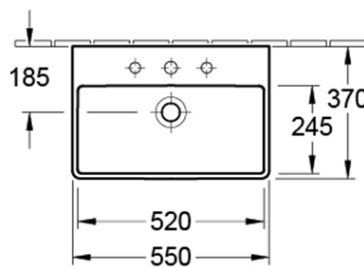

Technical Specification

Note: All dimensions are in millimetres and are subject to normal manufacturing variations. Always use the physical product measurements for cut-outs and rough-ins as the technical details shown may differ from the actual product. Use acetic cured silicone sealant. Do not use epoxy type adhesives. Clean with damp cloth. Do not use abrasive cleaners, liquids or pastes.