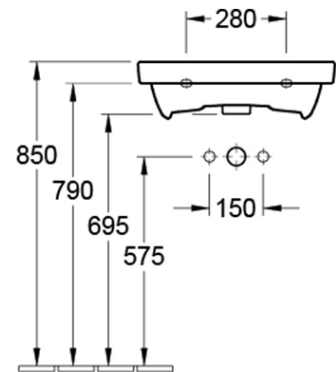

Technical Specification

Note: All dimensions are in millimetres and are subject to normal manufacturing variations. Always use the physical product measurements for cut-outs and rough-ins as the technical details shown may differ from the actual product. Use acetic cured silicone sealant. Do not use epoxy type adhesives. Clean with damp cloth. Do not use abrasive cleaners, liquids or pastes.