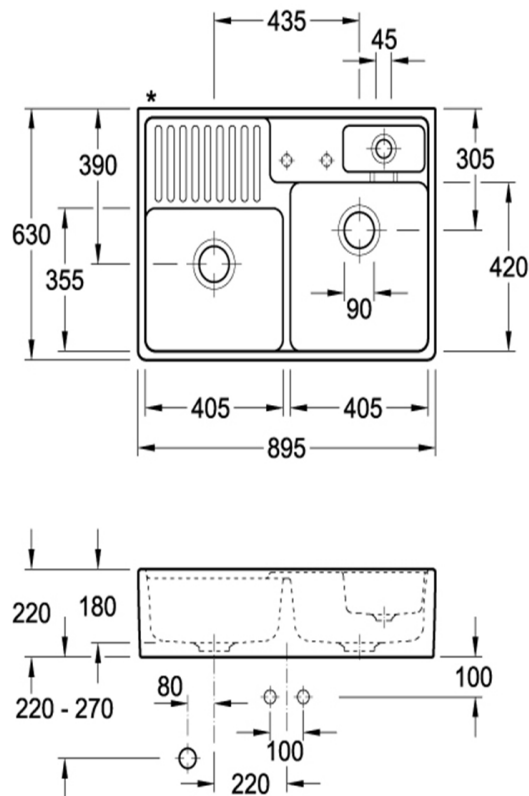

## Product Details

<b>Code:</b>	<b>632391R7TB</b>
Brand:	Villeroy & Boch
Range:	Butler
Warranty:	10 Years*
Product Width:	895 mm
Product Height:	630 mm
Product Depth:	220 mm
Litre Capacity:	67 L

## Technical Specification

\*Please visit [argentaust.com.au/warranty](http://argentaust.com.au/warranty) to view the full warranty

Note: All dimensions are in millimetres and are subject to normal manufacturing variations. Always use the physical product measurements for cut-outs and rough-ins as the technical details shown may differ from the actual product. Use acetic cured silicone sealant. Do not use epoxy type adhesives. Clean with damp cloth. Do not use abrasive cleaners, liquids or pastes.