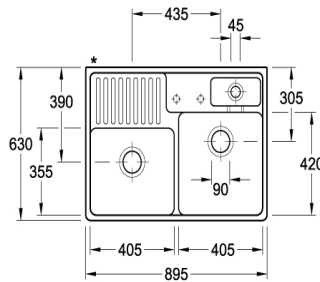

Butler 895 Double Sink

1 Tap Hole | Stone White | CeramicPlus

Product Image

Product Details

Code:	632391RWTB
Brand:	Villeroy & Boch
Range:	Butler
Warranty:	10 Years*
Product Width:	895 mm
Product Height:	630 mm
Product Depth:	220 mm
Litre Capacity:	67 L

*Please visit argentaust.com.au/warranty to view the full warranty

Note: All dimensions are in millimetres and are subject to normal manufacturing variations. Always use the physical product measurements for cut-outs and rough-ins as the technical details shown may differ from the actual product. Use acetic cured silicone sealant. Do not use epoxy type adhesives. Clean with damp cloth. Do not use abrasive cleaners, liquids or pastes.