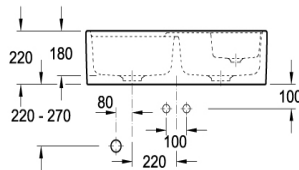

Butler 895 Double Sink

1 Tap Hole | Stone White | CeramicPlus

Product Image

Product Details

Code:	632391RWTB
Brand:	Villeroy & Boch
Range:	Butler
Warranty:	10 Years*
Product Width:	895 mm
Product Height:	630 mm
Product Depth:	220 mm
Litre Capacity:	67 L

*Please visit argentaust.com.au/warranty to view the full warranty

Note: All dimensions are in millimetres and are subject to normal manufacturing variations. Always use the physical product measurements for cut-outs and rough-ins as the technical details shown may differ from the actual product. Use acetic cured silicone sealant. Do not use epoxy type adhesives. Clean with damp cloth. Do not use abrasive cleaners, liquids or pastes.