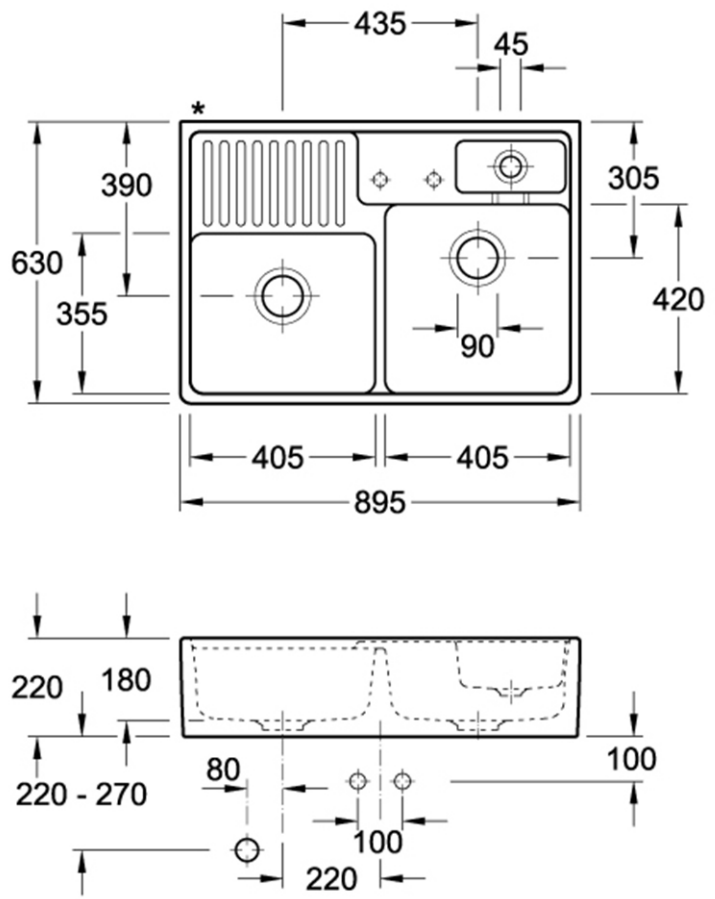

Butler 895 Double Sink

1 Tap Hole | CeramicPlus

Product Image **Product Details**

*Depicted as No Tap Hole

SKU:	632391R1TB
Brand:	Villeroy & Boch
Range:	Butler
Warranty:	5 Years
Product Width:	895 mm
Product Height:	220 mm
Product Depth:	630 mm
Litre Capacity:	30 L

Additional Features **Technical Specification**

Required Product

Recommended Products

Additional Notes

- * Includes strainer bowl insert
- * 90mm Designer Basket Waste with Overflow
- * Ceramic Plus
- * Waste disposal compatible
- * Order Form required for Tap Hole Location

Installation Instructions

- * Modular installation with front apron visible
- * Rear of sink unglazed

Note: All dimensions are in millimetres and are subject to normal manufacturing variations. Always use the physical product measurements for cut-outs and rough-ins as the technical details shown may differ from the actual product. Use acetic cured silicone sealant. Do not use epoxy type adhesives. Clean with damp cloth. Do not use abrasive cleaners, liquids or pastes.