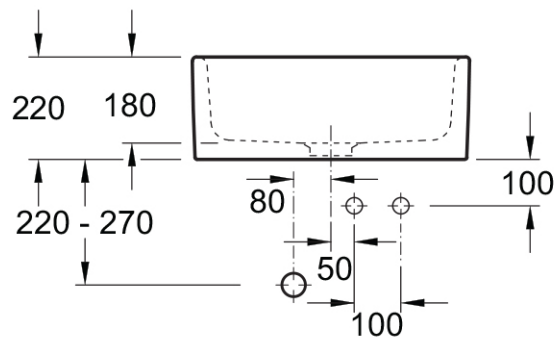

Butler 595 Sink

1 Tap Hole | CeramicPlus

Product Image **Product Details**

SKU:	632000R1TCB
Brand:	Villeroy & Boch
Range:	Butler
Warranty:	5 Years
Product Width:	595 mm
Product Height:	630 mm
Product Depth:	220 mm
Litre Capacity:	38 L

Additional Features **Technical Specification**

Required Product

Recommended Products

Additional Notes

- * 90mm Designer Basket Waste with Overflow
- * Ceramic Plus
- * Order Form required for Tap Hole Location

Installation Instructions

- * Modular installation with front apron visible
- * Rear of sink unglazed

Note: All dimensions are in millimetres and are subject to normal manufacturing variations. Always use the physical product measurements for cut-outs and rough-ins as the technical details shown may differ from the actual product. Use acetic cured silicone sealant. Do not use epoxy type adhesives. Clean with damp cloth. Do not use abrasive cleaners, liquids or pastes.