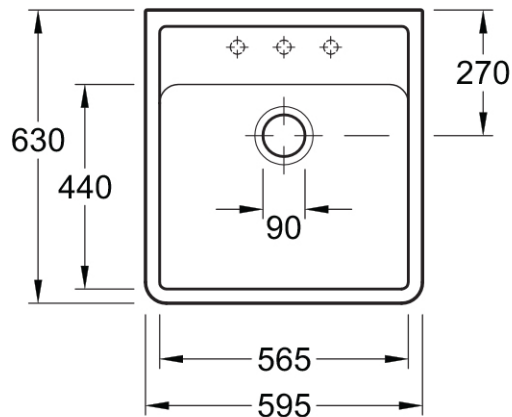

Butler 595 Sink

1 Tap Hole | CeramicPlus

Product Image **Product Details**

SKU:	632000R1TCB
Brand:	Villeroy & Boch
Range:	Butler
Warranty:	5 Years
Product Width:	595 mm
Product Height:	630 mm
Product Depth:	220 mm
Litre Capacity:	38 L

Additional Features **Technical Specification**

Required Product

Recommended Products

Additional Notes

- * 90mm Designer Basket Waste with Overflow
- * Ceramic Plus
- * Order Form required for Tap Hole Location

Installation Instructions

- * Modular installation with front apron visible
- * Rear of sink unglazed

Note: All dimensions are in millimetres and are subject to normal manufacturing variations. Always use the physical product measurements for cut-outs and rough-ins as the technical details shown may differ from the actual product. Use acetic cured silicone sealant. Do not use epoxy type adhesives. Clean with damp cloth. Do not use abrasive cleaners, liquids or pastes.