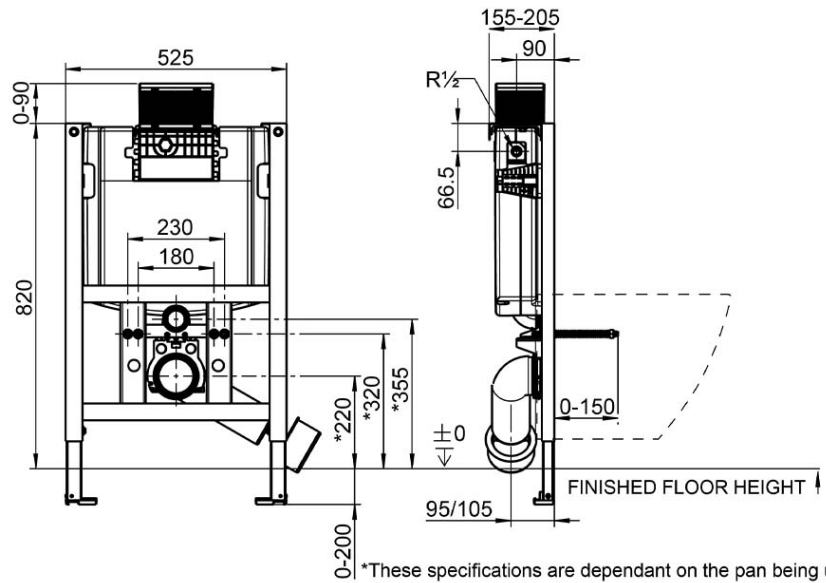

## Product Details

**Code:** 92233600  
**Brand:** Villeroy & Boch  
**Range:** ViConnect Cisterns  
**Warranty:** 15 Years\*  
**WELS:** 4 Star 3.3 LPM, Reg #: L07677

## Technical Specification

\*Please visit [argentaust.com.au/warranty](http://argentaust.com.au/warranty) to view the full warranty

Note: All dimensions are in millimetres and are subject to normal manufacturing variations. Always use the physical product measurements for cut-outs and rough-ins as the technical details shown may differ from the actual product. Use acetic cured silicone sealant. Do not use epoxy type adhesives. Clean with damp cloth. Do not use abrasive cleaners, liquids or pastes.