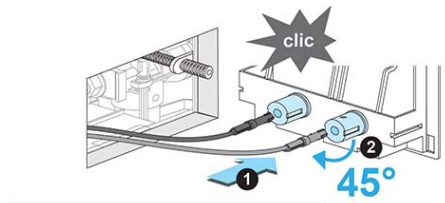

Technical Specification

*Please visit argentaust.com.au/warranty to view the full warranty

Note: All dimensions are in millimetres and are subject to normal manufacturing variations. Always use the physical product measurements for cut-outs and rough-ins as the technical details shown may differ from the actual product. Use acetic cured silicone sealant. Do not use epoxy type adhesives. Clean with damp cloth. Do not use abrasive cleaners, liquids or pastes.