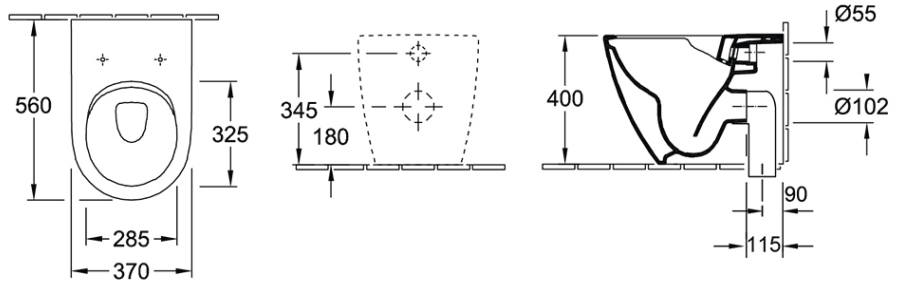

Technical Specification

*Please visit argentaust.com.au/warranty to view the full warranty

Note: All dimensions are in millimetres and are subject to normal manufacturing variations. Always use the physical product measurements for cut-outs and rough-ins as the technical details shown may differ from the actual product. Use acetic cured silicone sealant. Do not use epoxy type adhesives. Clean with damp cloth. Do not use abrasive cleaners, liquids or pastes.