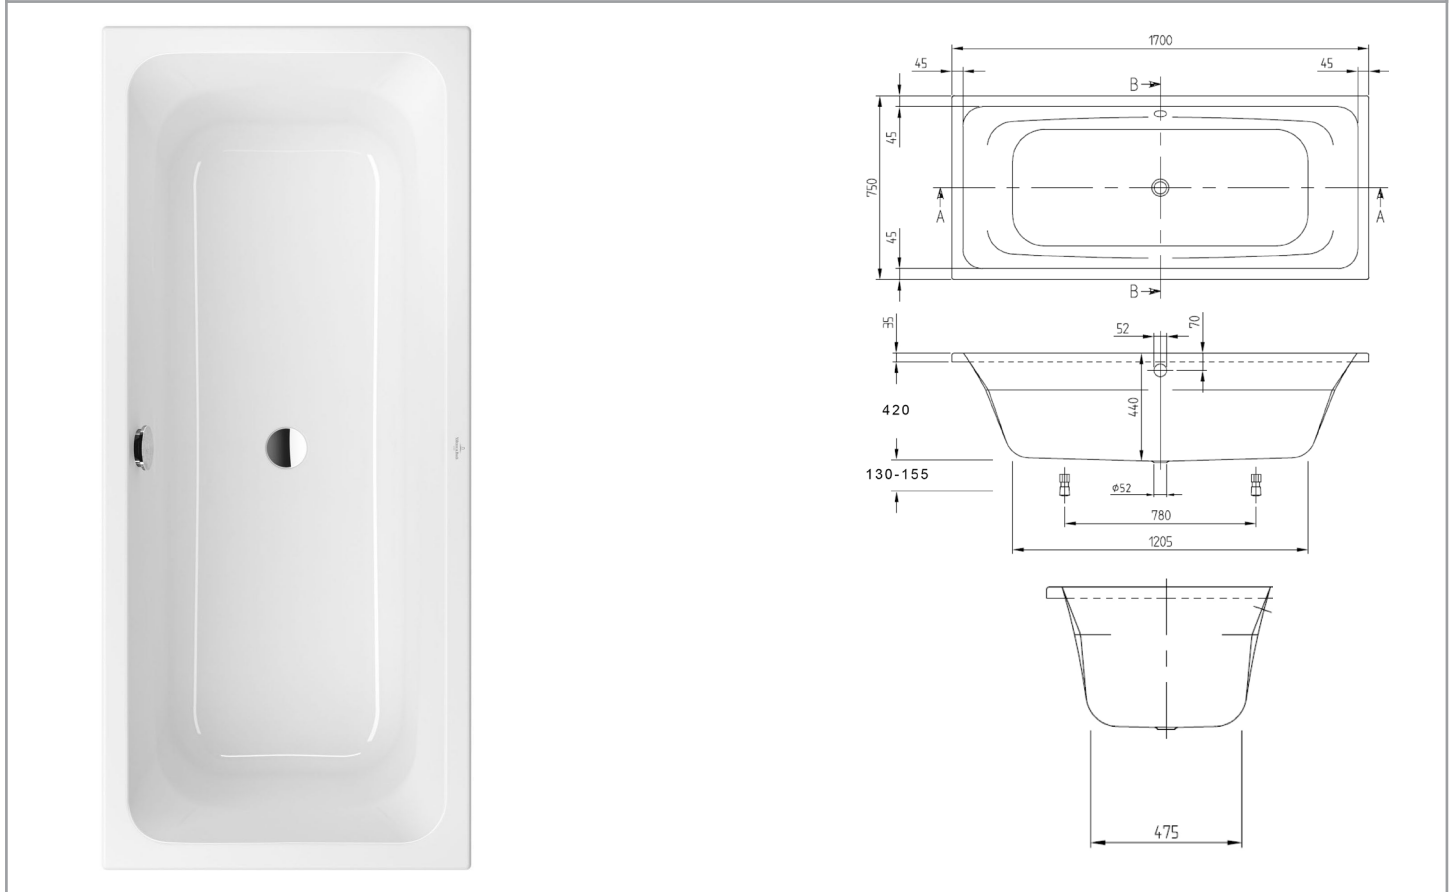

TARGA DROP IN 1700 BATH

Product Image	Technical Specification
---------------	-------------------------

Description	
Targa 1700 Drop In Bath	
UBA170FRA2WOB	Chrome Overflow Waste
UBA170FRA2WFB	Chrome Overflow Waste Bath Filler
UBA170FRA2WWOB	White Overflow Waste
UBA170FRA2WWFB	White Overflow Waste Bath Filler
OPTIONAL:	
994612	1800mm Tiling Lip
994613	1000mm Tiling Lip

Additional Information
<ul style="list-style-type: none"> Centred waste & integrated Overflow Ideal for two person bathing Integral Lumbar supports Includes Adjustable base support feet Manufactured from Sanitary Grade reinforced Acrylic Solid Base Board 10 year warranty *Conditions Apply Weight: 19.5kg Size in Litres: 165L