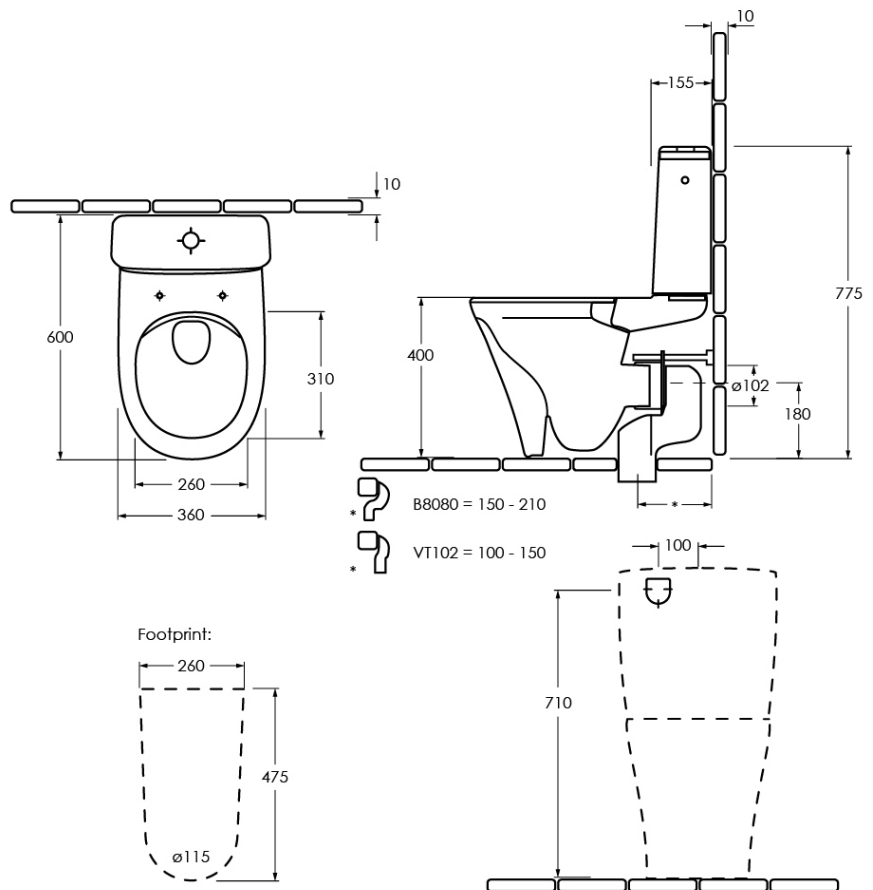

O.novo Style DirectFlush BTW

S Trap, CeramicPlus

Product Image **Product Details**

Code:	4625R1R1S4DB
Brand:	Villeroy & Boch
Range:	O.novo Style
Warranty:	10 Years*
Product Width:	N/A
Product Depth:	N/A
WELS:	4 Star 3.3 LPM, Reg #: L07007 (V)

Additional Features **Technical Specification**

Required Product

Recommended Products
Style Matched Basin

Additional Notes

- DirectFlush Rimless technology
- ColourChoice White Flush Button
- Soft Close Seat
- Optional CermaicPlus EasyClean Finish

Installation Instructions

* Optional Chrome Flush Button Available 8L189861

* For 150-210 S trap set out order P trap toilet and B8080 Vario bend

*Please visit argentaust.com.au/warranty to view the full warranty

Note: All dimensions are in millimetres and are subject to normal manufacturing variations. Always use the physical product measurements for cut-outs and rough-ins as the technical details shown may differ from the actual product. Use acetic cured silicone sealant. Do not use epoxy type adhesives. Clean with damp cloth. Do not use abrasive cleaners, liquids or pastes.