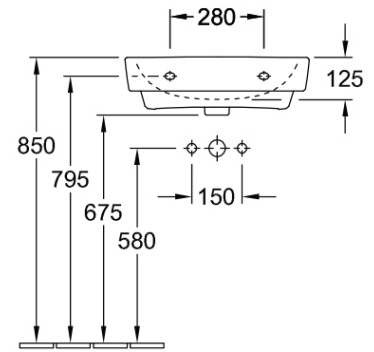

O.novo 2.0 550 Wall Basin

1 Taphole, No Overflow

Product Image

Product Details

SKU:	4A415701CB
Brand:	Villeroy & Boch
Range:	O.novo 2.0
Warranty:	10 Years
Product Width:	550 mm
Product Depth:	460 mm
WELS:	N/A

Additional Features

Required Product
WM approved 32mm BSP waste

Recommended Products
K328F for Hospital Hygiene compliance, K316-D series for general use

Additional Notes
* Hospital Hygiene & AS1428 Dimensional Compliant

Technical Specification

Note: All dimensions are in millimetres and are subject to normal manufacturing variations. Always use the physical product measurements for cut-outs and rough-ins as the technical details shown may differ from the actual product. Use acetic cured silicone sealant. Do not use epoxy type adhesives. Clean with damp cloth. Do not use abrasive cleaners, liquids or pastes.