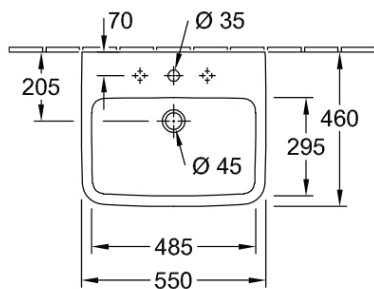

O.novo 2.0 550 Wall Basin

1 Taphole, No Overflow

Product Image

Product Details

SKU:	4A415701CB
Brand:	Villeroy & Boch
Range:	O.novo 2.0
Warranty:	10 Years
Product Width:	550 mm
Product Depth:	460 mm
WELS:	N/A

Additional Features

Required Product
WM approved 32mm BSP waste

Recommended Products
K328F for Hospital Hygiene compliance, K316-D series for general use

Additional Notes
* Hospital Hygiene & AS1428 Dimensional Compliant

Technical Specification

Note: All dimensions are in millimetres and are subject to normal manufacturing variations. Always use the physical product measurements for cut-outs and rough-ins as the technical details shown may differ from the actual product. Use acetic cured silicone sealant. Do not use epoxy type adhesives. Clean with damp cloth. Do not use abrasive cleaners, liquids or pastes.