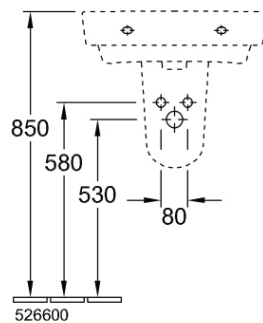

O.novo 2.0 550 Wall Basin

1 Taphole, No Overflow

Product Image

Product Details

SKU:	4A415701CB
Brand:	Villeroy & Boch
Range:	O.novo 2.0
Warranty:	10 Years
Product Width:	550 mm
Product Depth:	460 mm
WELS:	N/A

Additional Features

Required Product
WM approved 32mm BSP waste

Recommended Products
K328F for Hospital Hygiene compliance, K316-D series for general use

Additional Notes
* Hospital Hygiene & AS1428 Dimensional Compliant

Technical Specification

Note: All dimensions are in millimetres and are subject to normal manufacturing variations. Always use the physical product measurements for cut-outs and rough-ins as the technical details shown may differ from the actual product. Use acetic cured silicone sealant. Do not use epoxy type adhesives. Clean with damp cloth. Do not use abrasive cleaners, liquids or pastes.