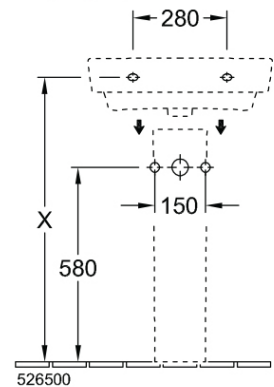

O.novo 2.0 550 Wall Basin

1 Taphole, No Overflow

Product Image

Product Details

SKU:	4A415701CB
Brand:	Villeroy & Boch
Range:	O.novo 2.0
Warranty:	10 Years
Product Width:	550 mm
Product Depth:	460 mm
WELS:	N/A

Additional Features

Required Product
WM approved 32mm BSP waste

Recommended Products
K328F for Hospital Hygiene compliance, K316-D series for general use

Additional Notes
* Hospital Hygiene & AS1428 Dimensional Compliant

Technical Specification

Note: All dimensions are in millimetres and are subject to normal manufacturing variations. Always use the physical product measurements for cut-outs and rough-ins as the technical details shown may differ from the actual product. Use acetic cured silicone sealant. Do not use epoxy type adhesives. Clean with damp cloth. Do not use abrasive cleaners, liquids or pastes.