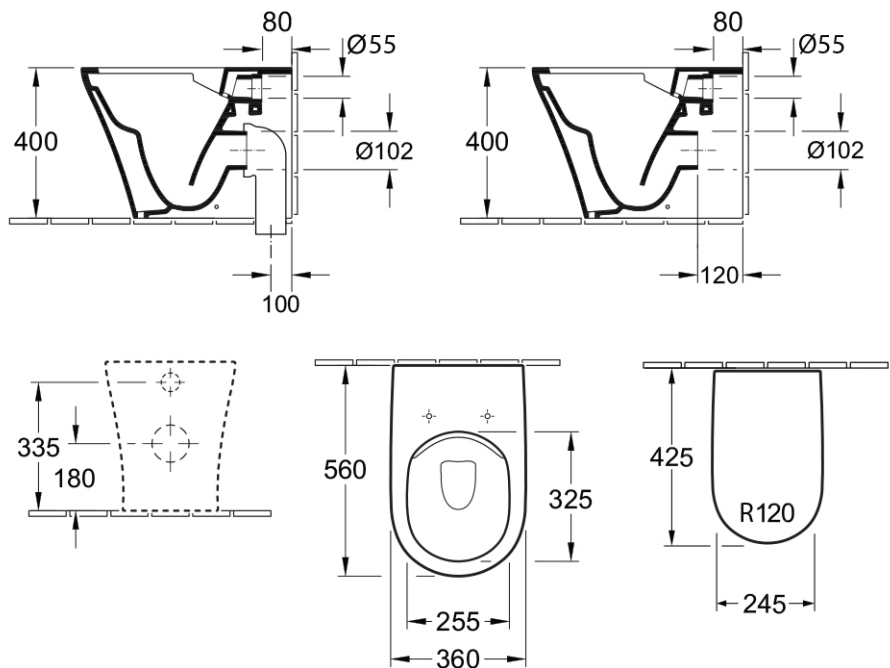

O.novo 2.0 Direct Flush Wall Faced Toilet

P Trap | Slim Seat

Product Image

Product Details

SKU:	4624R001L4B
Brand:	Villeroy & Boch
Range:	O.novo 2.0
Warranty:	5 Years
Product Width:	N/A
Product Depth:	N/A
WELS:	4 Star 3.5 LPM, Reg #: L06371

* 92233400

Technical Specification

Note: All dimensions are in millimetres and are subject to normal manufacturing variations. Always use the physical product measurements for cut-outs and rough-ins as the technical details shown may differ from the actual product. Use acetic cured silicone sealant. Do not use epoxy type adhesives. Clean with damp cloth. Do not use abrasive cleaners, liquids or pastes.