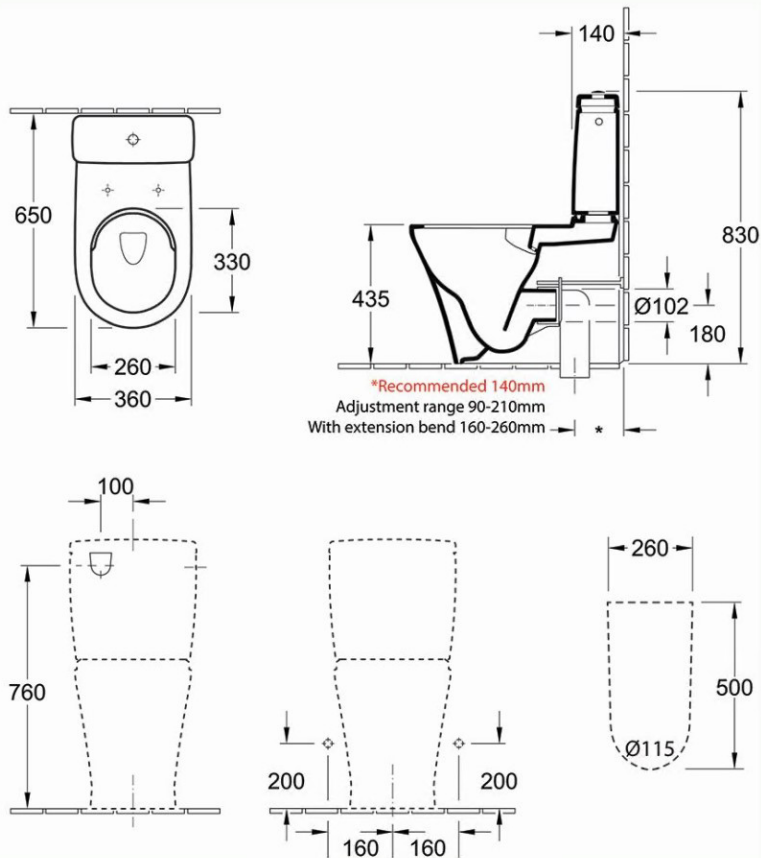

### Recommended Products

Matching Villeroy & Boch Basin,  
 Optional 8L189861 Chrome Flush  
 Button

### Additional Notes

- DirectFlush Technology
- Slim Soft Close Seat
- Includes 8L189968 White Button

### Installation Instructions

- \* Rec set out 140mm
- \* S trap set out 90 - 210mm
- \* 160 - 260mm with Optional B8080 Vario

\*Please visit [argentaust.com.au/warranty](http://argentaust.com.au/warranty) to view the full warranty

Note: All dimensions are in millimetres and are subject to normal manufacturing variations. Always use the physical product measurements for cut-outs and rough-ins as the technical details shown may differ from the actual product. Use acetic cured silicone sealant. Do not use epoxy type adhesives. Clean with damp cloth. Do not use abrasive cleaners, liquids or pastes.