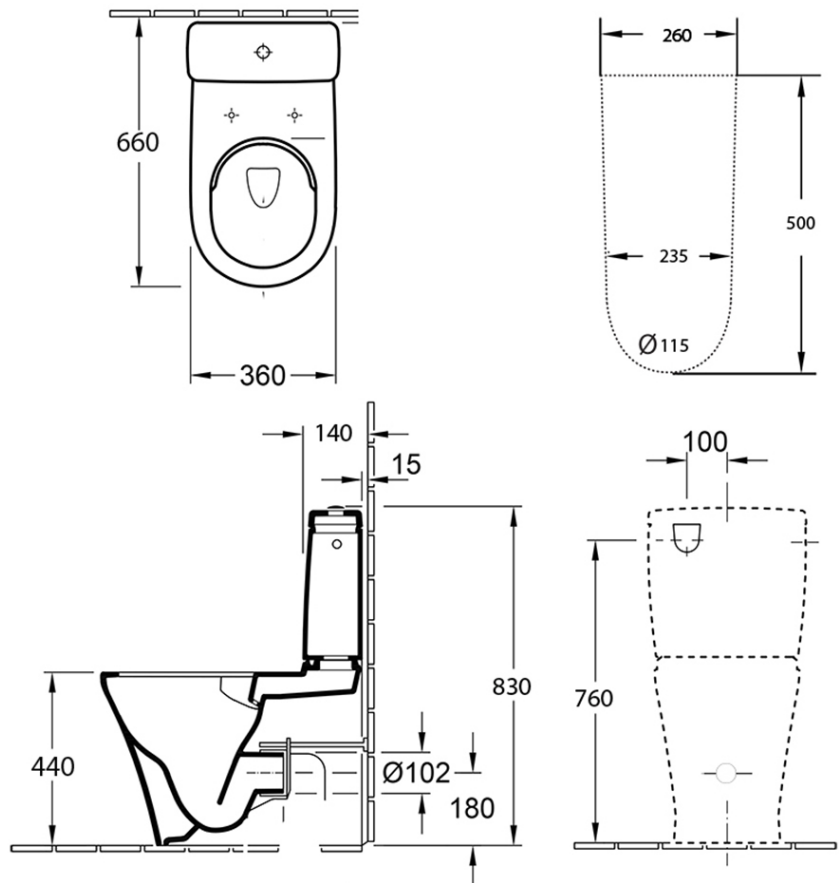

## Product Details

|                |                               |
|----------------|-------------------------------|
| <b>Code:</b>   | <b>4606R0R1S4B</b>            |
| Brand:         | Villeroy & Boch               |
| Range:         | O.novo 2.0                    |
| Warranty:      | 10 Years*                     |
| Product Width: | 360 mm                        |
| Product Depth: | 660 mm                        |
| WELS:          | 4 Star 3.5 LPM, Reg #: L05394 |

### Recommended Products

Matching Villeroy & Boch Basin,  
Optional 8L189861 Chrome Flush  
Button

### Installation Instructions

\* P Trap Set Out 180mm

\*Please visit [argentaust.com.au/warranty](http://argentaust.com.au/warranty) to view the full warranty

Note: All dimensions are in millimetres and are subject to normal manufacturing variations. Always use the physical product measurements for cut-outs and rough-ins as the technical details shown may differ from the actual product. Use acetic cured silicone sealant. Do not use epoxy type adhesives. Clean with damp cloth. Do not use abrasive cleaners, liquids or pastes.