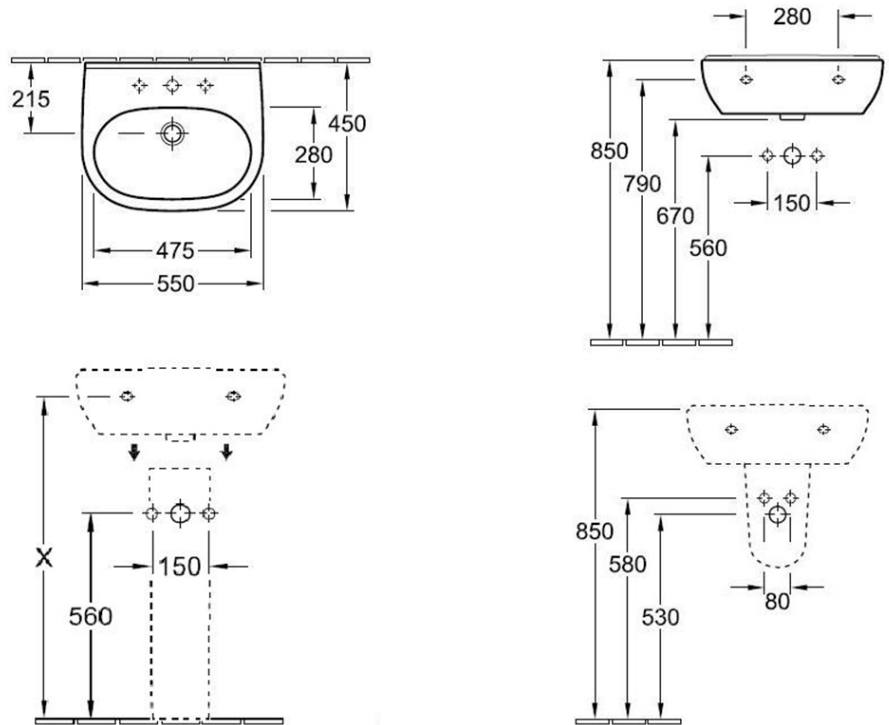

# O.novo 550 Wall Basin

1 Tap Hole | Pedestal

**Product Image**

\*Pedestal not shown

**Product Details**

<b>Code:</b>	<b>51605501PB</b>
Brand:	Villeroy & Boch
Range:	O.novo
Warranty:	10 Years*
Product Width:	550 mm
Product Depth:	450 mm
WELS:	N/A

**Additional Features**

- Required Product**  
32mm Overflow Waste
- Recommended Products**  
K316-D Pop Up Waste Series

- Additional Notes**
- Pedestal included in Supply
- Installation Instructions**
- \* Pedestal Installation only with 1 Taphole

**Technical Specification**

\*Please visit [argentaust.com.au/warranty](http://argentaust.com.au/warranty) to view the full warranty

*Note: All dimensions are in millimetres and are subject to normal manufacturing variations. Always use the physical product measurements for cut-outs and rough-ins as the technical details shown may differ from the actual product. Use acetic cured silicone sealant. Do not use epoxy type adhesives. Clean with damp cloth. Do not use abrasive cleaners, liquids or pastes.*