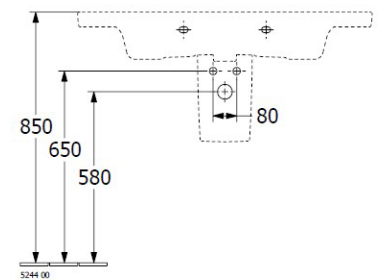

# Subway 3.0 1000 Wall Basin

1 Tap hole, Slot Overflow, TitanCeram, Pedestal

**Product Image**

Image depicted without pedestal

**Product Details**

<b>Code:</b>	<b>4A70A501PB</b>
Brand:	Villeroy & Boch
Range:	Subway 3.0
Warranty:	10 Years*
Product Width:	1,000 mm
Product Depth:	470 mm
Product Height:	45 mm

**Additional Features**

**Required Product**  
32mm Waste

**Recommended Products**  
K316-D Pop Up Waste Series

**Additional Notes**

- TitanCeram Slim Edge Basin with Slot Overflow
- Pedestal

**Installation Instructions**  
\* Supplied with 9961 Mounting set

**Technical Specification**

\*Please visit [argentaust.com.au/warranty](http://argentaust.com.au/warranty) to view the full warranty

*Note: All dimensions are in millimetres and are subject to normal manufacturing variations. Always use the physical product measurements for cut-outs and rough-ins as the technical details shown may differ from the actual product. Use acetic cured silicone sealant. Do not use epoxy type adhesives. Clean with damp cloth. Do not use abrasive cleaners, liquids or pastes.*