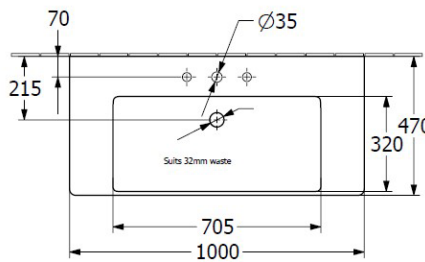

# Subway 3.0 1000 Wall Basin

1 Tap hole, Slot Overflow, TitanCeram, Pedestal

**Product Image**

Image depicted without pedestal

**Product Details**

<b>Code:</b>	<b>4A70A501PB</b>
Brand:	Villeroy & Boch
Range:	Subway 3.0
Warranty:	10 Years*
Product Width:	1,000 mm
Product Depth:	470 mm
Product Height:	45 mm

**Additional Features**

**Required Product**  
32mm Waste

**Recommended Products**  
K316-D Pop Up Waste Series

**Additional Notes**

- TitanCeram Slim Edge Basin with Slot Overflow
- Pedestal

**Installation Instructions**  
\* Supplied with 9961 Mounting set

**Technical Specification**

\*Please visit [argentaust.com.au/warranty](http://argentaust.com.au/warranty) to view the full warranty

*Note: All dimensions are in millimetres and are subject to normal manufacturing variations. Always use the physical product measurements for cut-outs and rough-ins as the technical details shown may differ from the actual product. Use acetic cured silicone sealant. Do not use epoxy type adhesives. Clean with damp cloth. Do not use abrasive cleaners, liquids or pastes.*