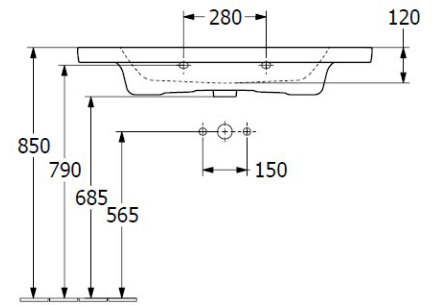

# Subway 3.0 1000 Wall Basin

1 Tap hole, Slot Overflow, TitanCeram, Pedestal

**Product Image**

Image depicted without pedestal

**Product Details**

<b>Code:</b>	<b>4A70A501PB</b>
Brand:	Villeroy & Boch
Range:	Subway 3.0
Warranty:	10 Years*
Product Width:	1,000 mm
Product Depth:	470 mm
Product Height:	45 mm

**Additional Features**

**Required Product**  
32mm Waste

**Recommended Products**  
K316-D Pop Up Waste Series

**Additional Notes**

- TitanCeram Slim Edge Basin with Slot Overflow
- Pedestal

**Installation Instructions**  
\* Supplied with 9961 Mounting set

**Technical Specification**

\*Please visit [argentaust.com.au/warranty](http://argentaust.com.au/warranty) to view the full warranty

*Note: All dimensions are in millimetres and are subject to normal manufacturing variations. Always use the physical product measurements for cut-outs and rough-ins as the technical details shown may differ from the actual product. Use acetic cured silicone sealant. Do not use epoxy type adhesives. Clean with damp cloth. Do not use abrasive cleaners, liquids or pastes.*