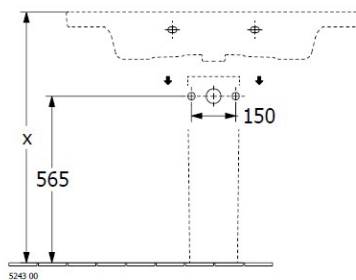

# Subway 3.0 1000 Wall Basin

1 Tap hole, Slot Overflow, TitanCeram, Pedestal

**Product Image**

Image depicted without pedestal

**Product Details**

<b>Code:</b>	<b>4A70A501PB</b>
Brand:	Villeroy & Boch
Range:	Subway 3.0
Warranty:	10 Years*
Product Width:	1,000 mm
Product Depth:	470 mm
Product Height:	45 mm

**Additional Features**

**Required Product**  
32mm Waste

**Recommended Products**  
K316-D Pop Up Waste Series

**Additional Notes**

- TitanCeram Slim Edge Basin with Slot Overflow
- Pedestal

**Installation Instructions**  
\* Supplied with 9961 Mounting set

**Technical Specification**

\*Please visit [argentaust.com.au/warranty](http://argentaust.com.au/warranty) to view the full warranty

*Note: All dimensions are in millimetres and are subject to normal manufacturing variations. Always use the physical product measurements for cut-outs and rough-ins as the technical details shown may differ from the actual product. Use acetic cured silicone sealant. Do not use epoxy type adhesives. Clean with damp cloth. Do not use abrasive cleaners, liquids or pastes.*