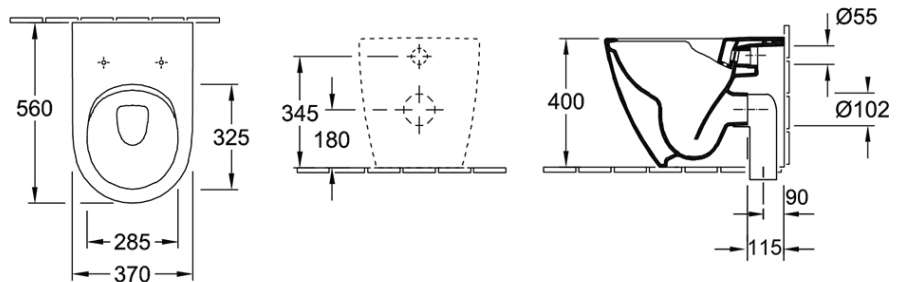

Subway 3.0 TwistFlush Wall Faced Toilet

P Trap | TwistFlush | Soft Close Seat

Product Image

Product Details

Code:	4671T001S4B
Brand:	Villeroy & Boch
Range:	Subway 3.0
Warranty:	10 Years*
Product Width:	370 mm
Product Depth:	595 mm
WELS:	4 Star 4.5 LPM, Reg #: L07242

Additional Features

Technical Specification

Required Product

Matching In Wall Cistern

Recommended Products

ViConnect 92233300 or 92233400
Cistern with E100 E200 or E300
Flushplate

Additional Notes

- TwistFlush
- Fully Smooth Sided
- Soft Close Seat

*Please visit argentaust.com.au/warranty to view the full warranty

Note: All dimensions are in millimetres and are subject to normal manufacturing variations. Always use the physical product measurements for cut-outs and rough-ins as the technical details shown may differ from the actual product. Use acetic cured silicone sealant. Do not use epoxy type adhesives. Clean with damp cloth. Do not use abrasive cleaners, liquids or pastes.