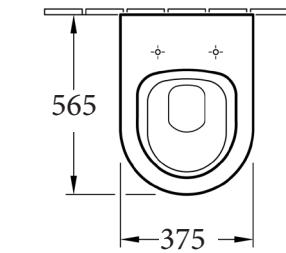

SUBWAY WALL HUNG PAN & SEAT

Product Image	Technical Specification
---------------	-------------------------

Suitable for 3 or 4 Star Flushing System

Description

SUBWAY WALL HUNG PAN & SEAT

66001001SCCB
660010R1SCCB