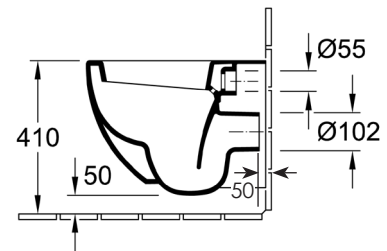

SUBWAY WALL HUNG PAN & SEAT

Product Image	Technical Specification
---------------	-------------------------

Suitable for 3 or 4 Star Flushing System

Description

SUBWAY WALL HUNG PAN & SEAT

66001001SCCB
660010R1SCCB