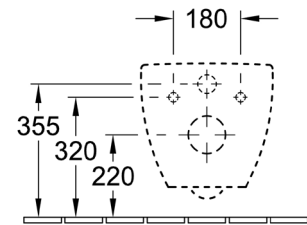

SUBWAY WALL HUNG PAN & SEAT

Product Image	Technical Specification
---------------	-------------------------

Suitable for 3 or 4 Star Flushing System

Description

SUBWAY WALL HUNG PAN & SEAT

66001001SCCB
660010R1SCCB