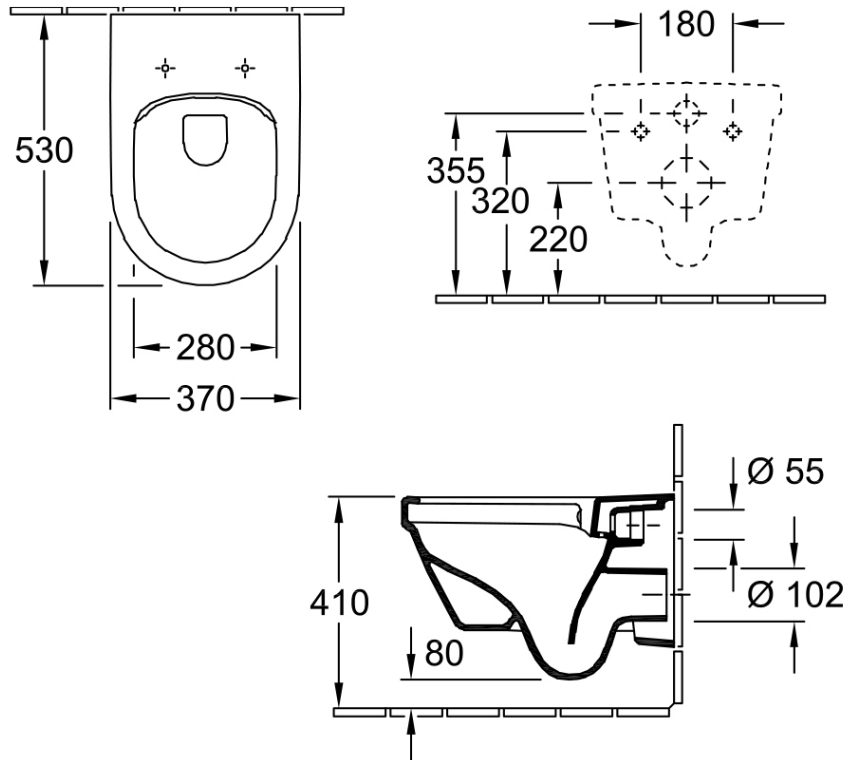

Architectura 3.0 DirectFlush Wall Hung Toilet

P Trap | Slim Seat

Product Image

Product Details

Code:	4694HR01L4B
Brand:	Villeroy & Boch
Range:	Architectura
Warranty:	10 Years*
Product Width:	370 mm
Product Depth:	530 mm
WELS:	TBC

Additional Features

Required Product
Matching In Wall Cistern with Frame

Recommended Products
ViConnect 92233500 or 92233600 Cistern with Frame with E100 E200 Or E300 ViConnect Flush Plate

Additional Notes

- DirectFlush
- Fully Smooth Sided
- Slim Soft Close Seat

*Please visit argentaust.com.au/warranty to view the full warranty

Technical Specification

Note: All dimensions are in millimetres and are subject to normal manufacturing variations. Always use the physical product measurements for cut-outs and rough-ins as the technical details shown may differ from the actual product. Use acetic cured silicone sealant. Do not use epoxy type adhesives. Clean with damp cloth. Do not use abrasive cleaners, liquids or pastes.