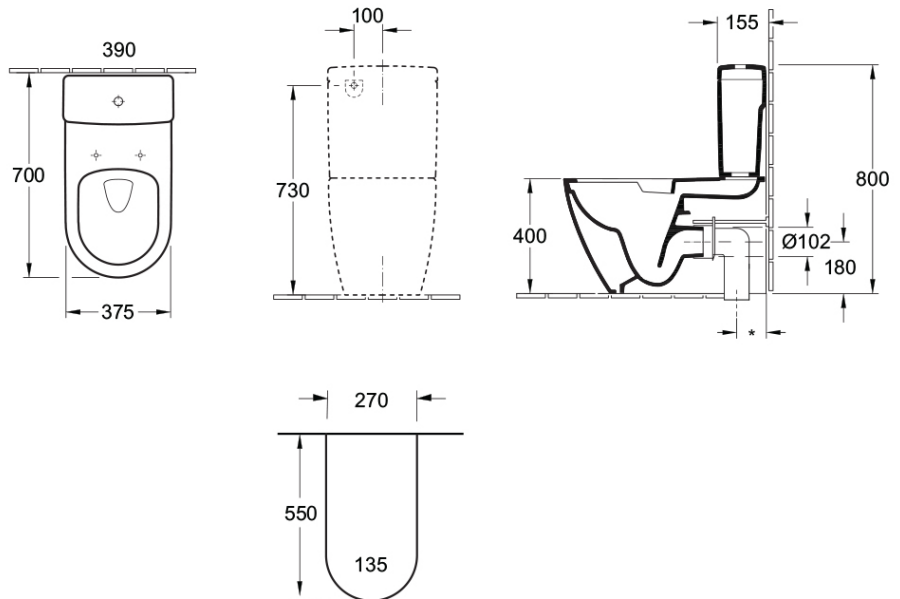

Architectura 2.0 DirectFlush BTW Toilet

P Trap | Slim Seat

Product Image

Product Details

Code: 5691R001L4B
Brand: Villeroy & Boch
Range: Architectura 2.0
Warranty: 10 Years*
Product Width: 390 mm
Product Depth: 700 mm
WELS: 4 Star 3.5 LPM, Reg #: L05242

Additional Features

Technical Specification

Required Product

Recommended Products

Style Matched Villeroy & Boch basin, Optional ColourChoice White Flush Button

Additional Notes

- DirectFlush Rimless technology
- Slim Soft Close Seat
- Optional CeramicPlus EasyClean Finish

Installation Instructions

- * P trap set out 180mm
- * Available in S trap configuration where required

*Please visit argentaust.com.au/warranty to view the full warranty

Note: All dimensions are in millimetres and are subject to normal manufacturing variations. Always use the physical product measurements for cut-outs and rough-ins as the technical details shown may differ from the actual product. Use acetic cured silicone sealant. Do not use epoxy type adhesives. Clean with damp cloth. Do not use abrasive cleaners, liquids or pastes.