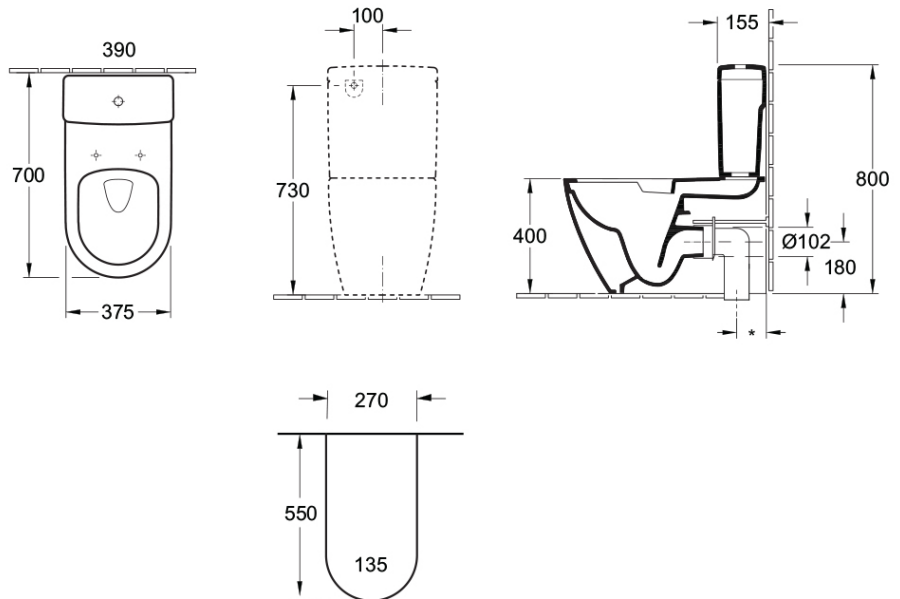

Architectura 2.0 DirectFlush BTW Toilet

S Trap | Slim Seat

Product Image

Product Details

Code: 5691R101L4DB
Brand: Villeroy & Boch
Range: Architectura 2.0
Warranty: 10 Years*
Product Width: 390 mm
Product Depth: 700 mm
WELS: 4 Star 3.5 LPM, Reg #: L05242

Additional Features

Technical Specification

Required Product

Recommended Products

Style Matched Villeroy & Boch basin, Optional ColourChoice White Flush Button

Additional Notes

- DirectFlush Rimless technology
- Slim Soft Close Seat
- Optional CeramicPlus EasyClean Finish

Installation Instructions

- * S Trap Rec set out = 140mm
- * variable from 110 - 200mm
- * Optimal S Trap set out Use B8080 vario Bend (200 - 290mm)

*Please visit argentaust.com.au/warranty to view the full warranty

Note: All dimensions are in millimetres and are subject to normal manufacturing variations. Always use the physical product measurements for cut-outs and rough-ins as the technical details shown may differ from the actual product. Use acetic cured silicone sealant. Do not use epoxy type adhesives. Clean with damp cloth. Do not use abrasive cleaners, liquids or pastes.