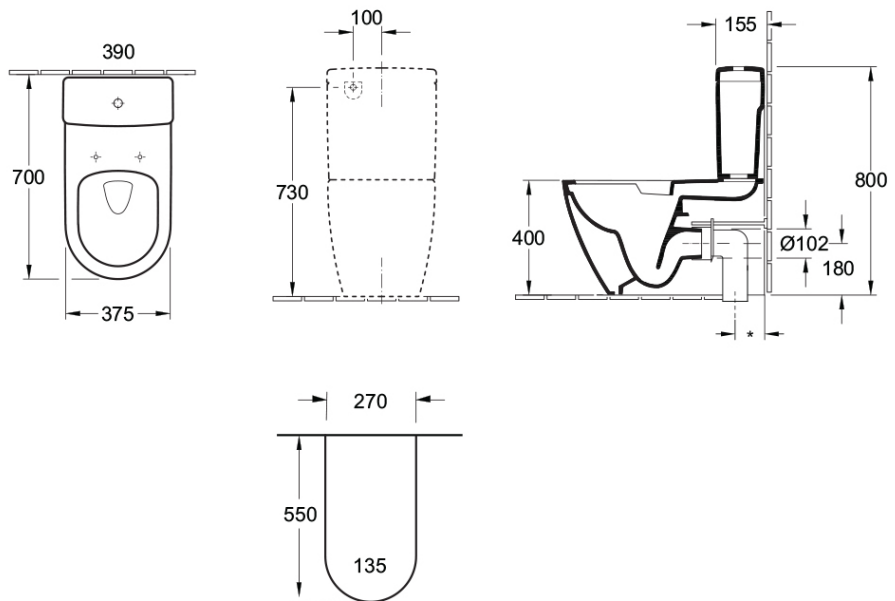

Architectura 2.0 DirectFlush BTW Toilet

S Trap

Product Image **Product Details**

Code: 5691R101S4DB
Brand: Villeroy & Boch
Range: Architectura 2.0
Warranty: 10 Years*
Product Width: 390 mm
Product Depth: 700 mm
WELS: 4 Star 3.5 LPM, Reg #: L05242

Additional Features **Technical Specification**

Required Product

Recommended Products
 Style Matched Villeroy & Boch basin, Optional ColourChoice White Flush Button

Additional Notes

- DirectFlush Rimless technology
- Soft Close Seat
- Optional CeramicPlus EasyClean Finish

Installation Instructions

- * S Trap Rec set out = 140mm
- * variable from 110 - 200mm
- * Optinal S Trap set out Use B8080 vario Bend (200 - 290mm)

*Please visit argentaust.com.au/warranty to view the full warranty

Note: All dimensions are in millimetres and are subject to normal manufacturing variations. Always use the physical product measurements for cut-outs and rough-ins as the technical details shown may differ from the actual product. Use acetic cured silicone sealant. Do not use epoxy type adhesives. Clean with damp cloth. Do not use abrasive cleaners, liquids or pastes.