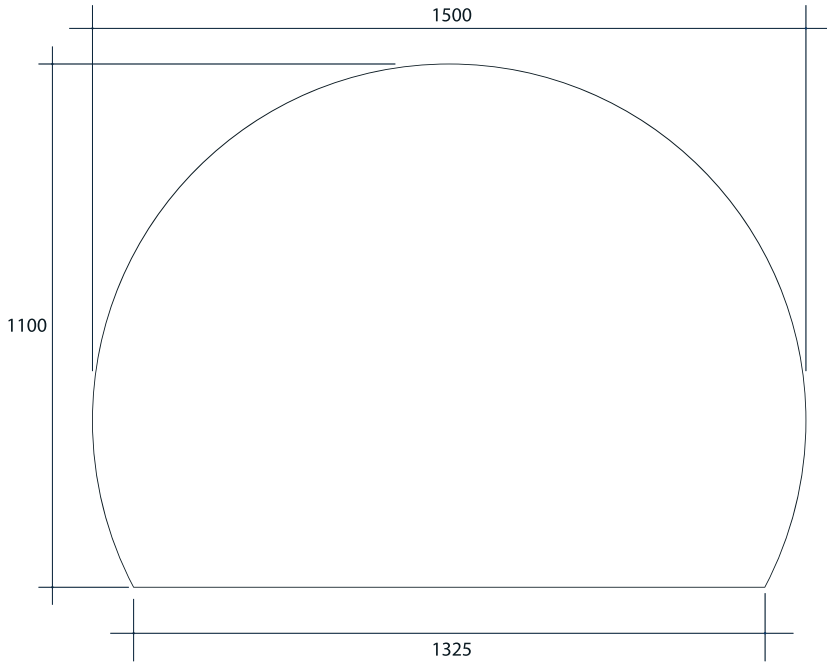

Hamilton D-Shaped Polished Edge Mirror

Note: All dimensions are in millimetres (mm)

Stock Code	Size (mm) W x H x D	Shape	Edge
HD1511GTD	1100 x 1500 ø x 5	D-Shaped	Polished Edge

Mirrors will need to be installed in accordance with the Installation Guide. Ablaze does not take responsibility for incorrect installation of these mirrors.

Thermomirror Mirror Demister

Ultra-thin Demister Pad for use on Bathroom Mirrors

Note: All dimensions are in millimetres (mm)

Stock Code	Size (mm)	Heat Output (W)	Voltage - Frequency
TM5885	580 x 850	100	220 - 240V 50Hz