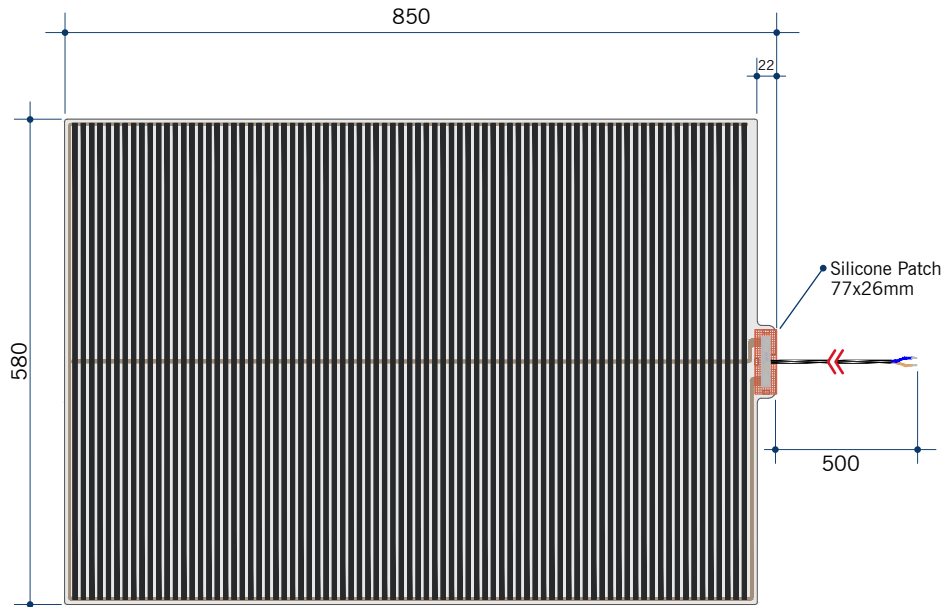

Hamilton D-Shaped Polished Edge Mirror

Note: All dimensions are in millimetres (mm)

Stock Code	Size (mm) W x H x D	Shape	Edge
HD1511GTD	1100 x 1500 ø x 5	D-Shaped	Polished Edge

Mirrors will need to be installed in accordance with the Installation Guide. Ablaze does not take responsibility for incorrect installation of these mirrors.

Thermomirror Mirror Demister

Ultra-thin Demister Pad for use on Bathroom Mirrors

Note: All dimensions are in millimetres (mm)

Stock Code	Size (mm)	Heat Output (W)	Voltage - Frequency
TM5885	580 x 850	100	220 - 240V 50Hz