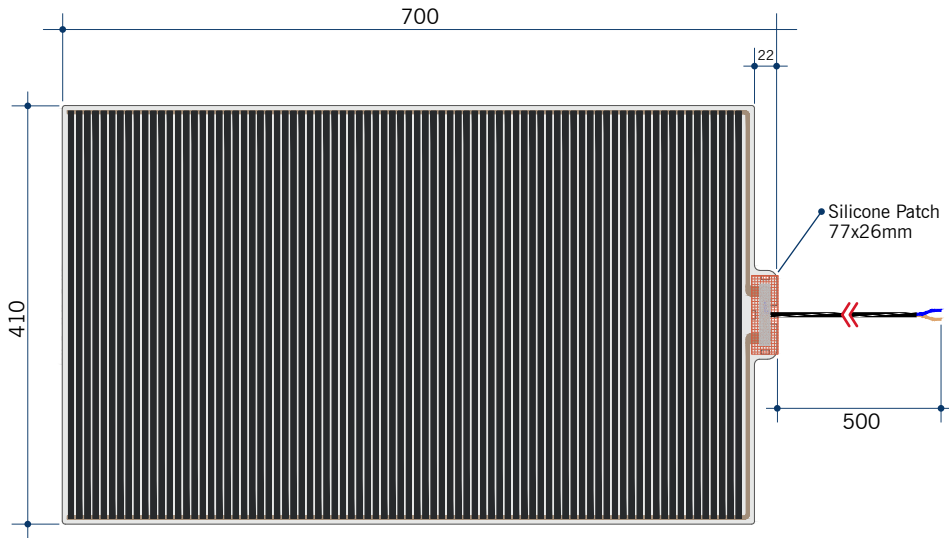

Hamilton D-Shaped Polished Edge Mirror

Note: All dimensions are in millimetres (mm)

Stock Code	Size (mm) W x H x D	Shape	Edge
HD1290GTD	900 x 1200 ø x 5	D-Shaped	Polished Edge

Mirrors will need to be installed in accordance with the Installation Guide. Ablaze does not take responsibility for incorrect installation of these mirrors.

Thermomirror Mirror Demister

Ultra-thin Demister Pad for use on Bathroom Mirrors

Note: All dimensions are in millimetres (mm)

Stock Code	Size (mm)	Heat Output (W)	Voltage - Frequency
TM4170	410 x 700	60	220 - 240V 50Hz