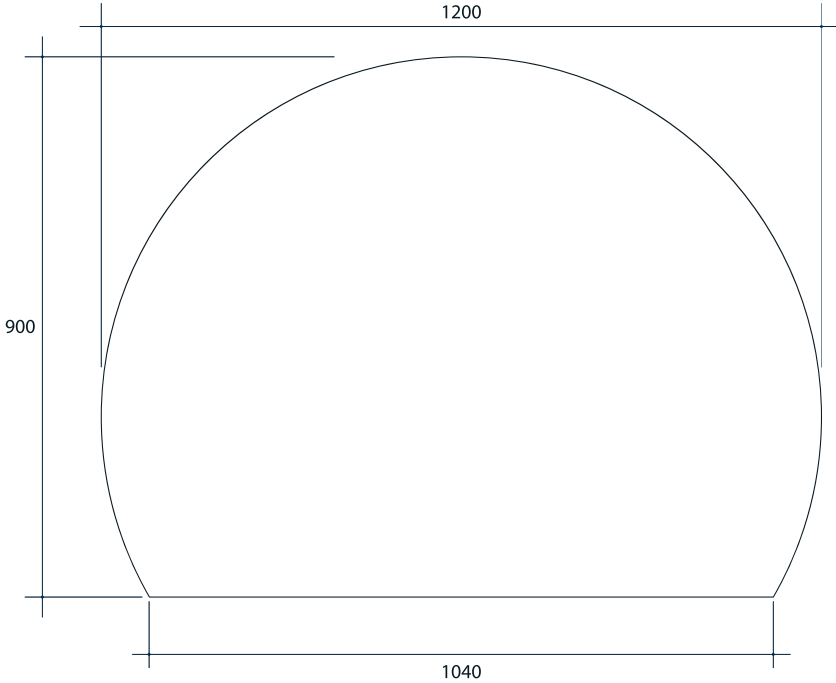

Hamilton D-Shaped Polished Edge Mirror

Note: All dimensions are in millimetres (mm)

Stock Code	Size (mm) W x H x D	Shape	Edge
HD1290GTD	900 x 1200 ø x 5	D-Shaped	Polished Edge

Mirrors will need to be installed in accordance with the Installation Guide. Ablaze does not take responsibility for incorrect installation of these mirrors.

Thermomirror Mirror Demister

Ultra-thin Demister Pad for use on Bathroom Mirrors

Note: All dimensions are in millimetres (mm)

Stock Code	Size (mm)	Heat Output (W)	Voltage - Frequency
TM4170	410 x 700	60	220 - 240V 50Hz