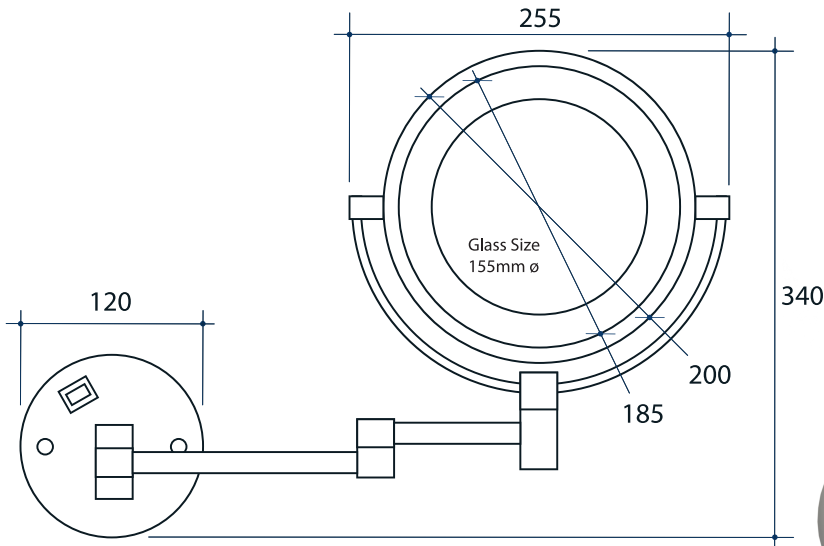

Ablaze Lit Magnifying Mirrors

Maximum Distance From Wall 320mm
Length From Wall When Folded - 50mm

Note: All dimensions are in millimetres (mm)

Stock Code	Finish	Type	Output (W)
L258CSMC	Chrome Plated	Wall Mounted	3 Watts