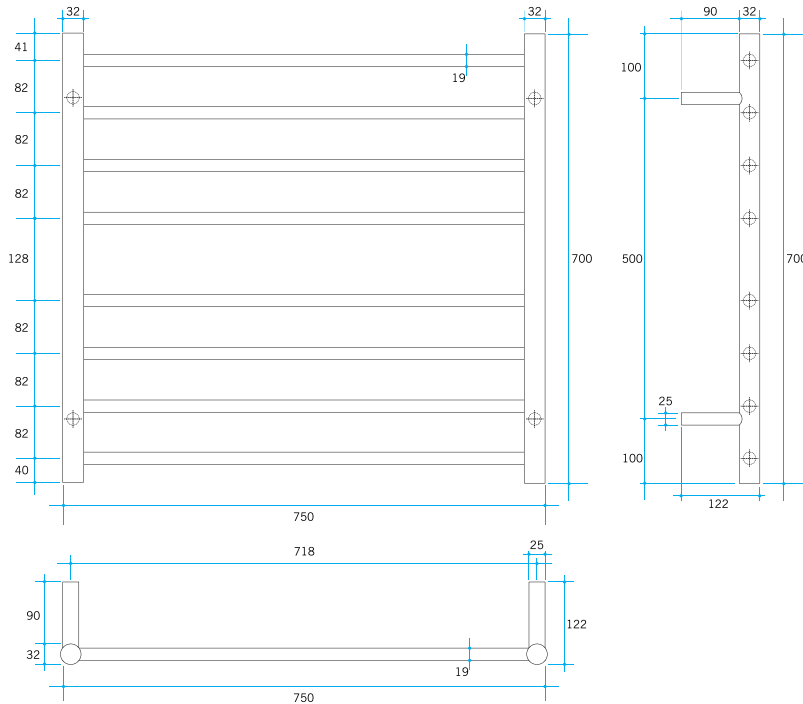

Thermorail Ladder Towel Rails

Electric Heated Towel Rails for use in bathrooms

Note: All dimensions are in millimetres (mm)

This rail has Multiflex wiring which means that there is a connection point on both the left and right hand side of the rail and the lead can be connected to either side. Being a dry element rail, this can be mounted either way up meaning the wiring can be from any of the four mounting points.

Stock Code	Finish	Size (mm)	Output (W)	No. of Bars
------------	--------	-----------	------------	-------------

SRB33M

Brushed Stainless Steel

W750 x H700 x D122

104 Watts

8

Please note: Specifications are for information purposes only. Whilst every effort has been made to ensure the product specifications are accurate, due to continuing product development and improvement the specifications are subject to change. Specifications can be used to rough in and fit timber supports in the wall however we recommend no holes are drilled without having the product on site or verifying the details with the manufacturer. Thermogroup cannot be held liable or responsible for errors due to updated specifications