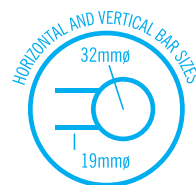

Thermorail Ladder Towel Rails

Electric Heated Towel Rails for use in bathrooms

Note: All dimensions are in millimetres (mm)

This rail has Multiflex wiring which means that there is a connection point on both the left and right hand side of the rail and the lead can be connected to either side. Being a dry element rail, this can be mounted either way up meaning the wiring can be from any of the four mounting points.

Stock Code	Finish	Size (mm)	Output (W)	No. of Bars
------------	--------	-----------	------------	-------------

SRB33M

Brushed Stainless Steel

W750 x H700 x D122

104 Watts

8

Please note: Specifications are for information purposes only. Whilst every effort has been made to ensure the product specifications are accurate, due to continuing product development and improvement the specifications are subject to change. Specifications can be used to rough in and fit timber supports in the wall however we recommend no holes are drilled without having the product on site or verifying the details with the manufacturer. Thermogroup cannot be held liable or responsible for errors due to updated specifications