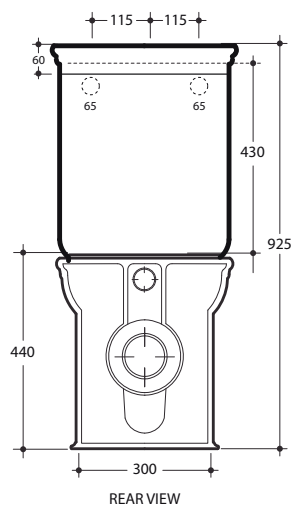

IMPERO

STYLE

Federation Style
Back to Wall Toilet Suite

CODE

IMP001
IMP001/BI (Bottom Inlet)

WEIGHT

(Pan) 34 kg, (Seat) 4 kg,
(Cistern) 16 kg

COLOURS

White

INCLUSIONS

Connector, soft close seat and fixings included.
Black soft close seat available at extra cost.

N.B. - S-trap connector supplied as standard.

Notes

Set out 80 - 160 mm (S-Trap)
Suitable for S-Trap or P-Trap Installation.

Cleanmax nanotech anti-bacterial surface technology.

Note: All dimensions are in millimetres and are subject to normal manufacturing variances.
Studio Bagno Pty Ltd reserves the right to vary specifications at anytime without notice. Date Created: 01.07.2021