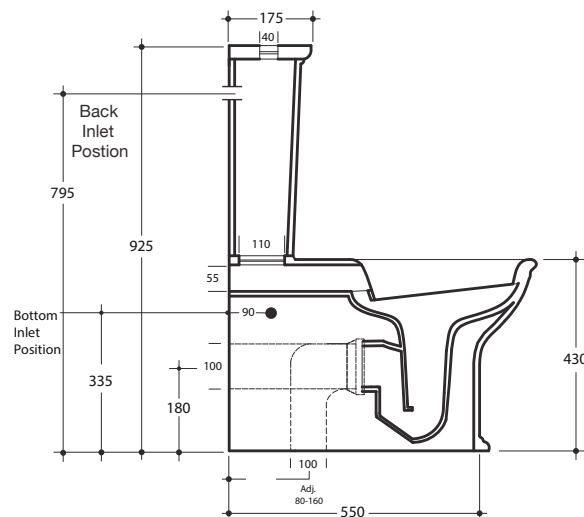

IMPERO

STYLE

Federation Style
Back to Wall Toilet Suite

CODE

IMP001
IMP001/BI (Bottom Inlet)

WEIGHT

(Pan) 34 kg, (Seat) 4 kg,
(Cistern) 16 kg

COLOURS

White

INCLUSIONS

Connector, soft close seat and fixings included.
Black soft close seat available at extra cost.

N.B. - S-trap connector supplied as standard.

Notes

Set out 80 - 160 mm (S-Trap)
Suitable for S-Trap or P-Trap Installation.

Cleanmax nanotech anti-bacterial surface technology.

Note: All dimensions are in millimetres and are subject to normal manufacturing variances.
Studio Bagno Pty Ltd reserves the right to vary specifications at anytime without notice. Date Created: 01.07.2021