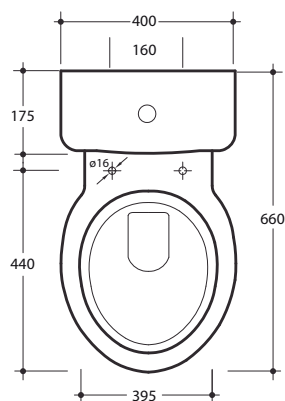

IMPERO

STYLE

Federation Style
Back to Wall Toilet Suite

CODE

IMP001
IMP001/BI (Bottom Inlet)

WEIGHT

(Pan) 34 kg, (Seat) 4 kg,
(Cistern) 16 kg

COLOURS

White

INCLUSIONS

Connector, soft close seat and fixings included.
Black soft close seat available at extra cost.

N.B. - S-trap connector supplied as standard.

Notes

Set out 80 - 160 mm (S-Trap)
Suitable for S-Trap or P-Trap Installation.

Cleanmax nanotech anti-bacterial surface technology.

Note: All dimensions are in millimetres and are subject to normal manufacturing variances.
Studio Bagno Pty Ltd reserves the right to vary specifications at anytime without notice. Date Created: 01.07.2021