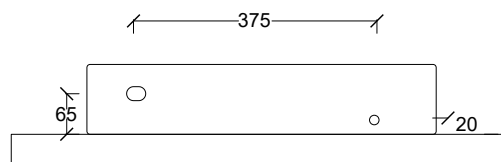

SPY 55

STYLE

Bench / Wall Basin

CODE

NTH : SPY55/0

1TH : SPY55/1

COLOURS

White
Premium Colours Available

OVERFLOW & WASTE

32 mm non-overflow plug
& waste not included.

RECOMMENDED PLUG & WASTE

SBW006

Rear View