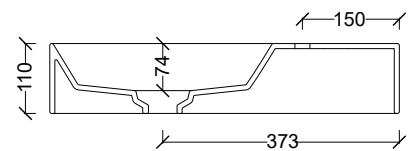

SPY 55

STYLE

Bench / Wall Basin

CODE

NTH : SPY55/0

1TH : SPY55/1

COLOURS

White
Premium Colours Available

OVERFLOW & WASTE

32 mm non-overflow plug
& waste not included.

RECOMMENDED PLUG & WASTE

SBW006

Rear View