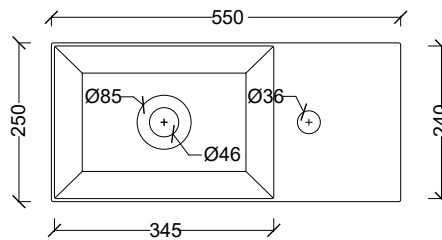

SPY 55

STYLE

Bench / Wall Basin

CODE

NTH : SPY55/0

1TH : SPY55/1

COLOURS

White
Premium Colours Available

OVERFLOW & WASTE

32 mm non-overflow plug
& waste not included.

RECOMMENDED PLUG & WASTE

SBW006

Rear View