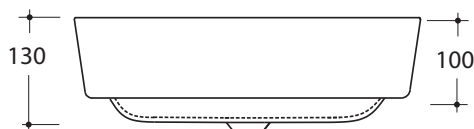

NOTE

Glazed at rear

Note: All dimensions are in millimetres and are subject to normal manufacturing variances. Studio Bagno Pty Ltd reserves the right to vary specifications at any time without notice. Date created: 20.05.21