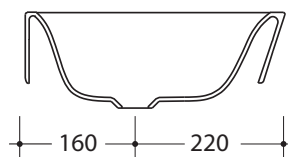

NOTE

Glazed at rear

Note: All dimensions are in millimetres and are subject to normal manufacturing variances. Studio Bagno Pty Ltd reserves the right to vary specifications at any time without notice. Date created: 20.05.21