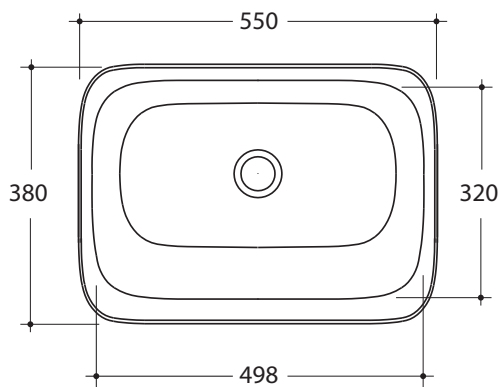

STUDIO
BAGNO

Soul 2

STYLE

Bench

CODE

NTH (SOL06)

WEIGHT

16 kg

COLOURS

White, Standard colours +50%
Matte White
Gloss Black
Matte Black

OVERFLOW & WASTE

32mm ceramic non overflow
plug and waste not included.
Please order separately.

RECOMMENDED PLUG & WASTE

SBW003

NOTE

Glazed at rear

Note: All dimensions are in millimetres and are subject to normal manufacturing variances. Studio Bagno Pty Ltd reserves the right to vary specifications at any time without notice. Date created: 20.05.21