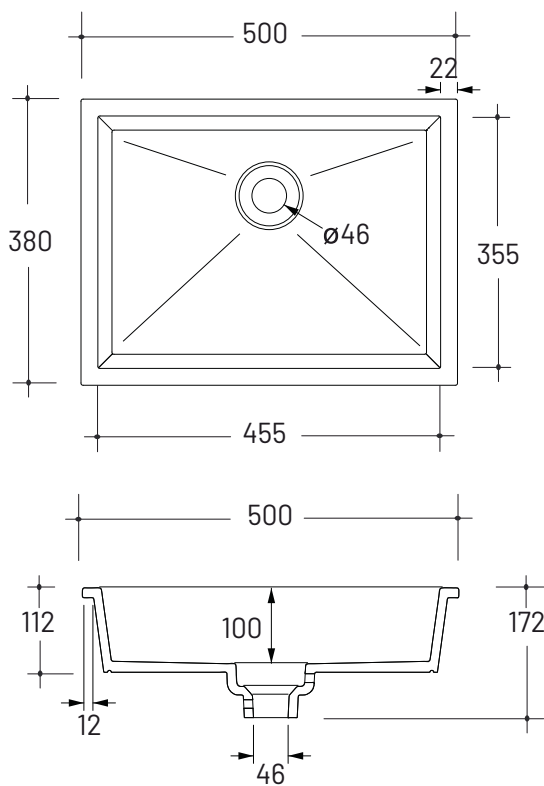

7.5kg

OVERFLOW & WASTE

32 mm overflow plug & waste not included

RECOMMENDED PLUG & WASTE

SBW006

NOTES

Brackets Included. See next page for overflow description

Note: All dimensions are in millimetres and are subject to normal manufacturing variances. Studio Bagno Pty Ltd reserves the right to vary specifications at any time without notice. Date created: 25/10/2021

OVERFLOW DESCRIPTION

Open Drain with Open Tap

Leaving the pop up plug & waste open, the water flow is directed down the drain, preventing the basin from filling.

Closed Drain with Open Tap

Closing the pop up plug & waste, the water flow is directed into the vacuum pipe by the hole in the drain collar positioned over the hydraulic lock. The water flows into the waste through the connected hydraulic lock in the drain that also prevents the water returning to the basin.