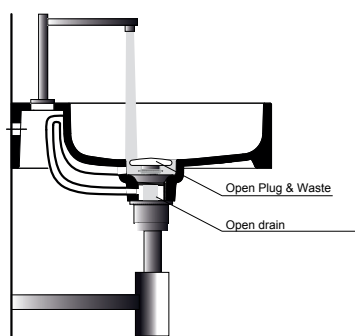

7.5kg

OVERFLOW & WASTE

32 mm overflow plug & waste not included

RECOMMENDED PLUG & WASTE

SBW006

NOTES

Brackets Included. See next page for overflow description

Note: All dimensions are in millimetres and are subject to normal manufacturing variances. Studio Bagno Pty Ltd reserves the right to vary specifications at any time without notice. Date created: 25/10/2021

OVERFLOW DESCRIPTION

Open Drain with Open Tap

Leaving the pop up plug & waste open, the water flow is directed down the drain, preventing the basin from filling.

Closed Drain with Open Tap

Closing the pop up plug & waste, the water flow is directed into the vacuum pipe by the hole in the drain collar positioned over the hydraulic lock. The water flows into the waste through the connected hydraulic lock in the drain that also prevents the water returning to the basin.

Closed Drain with Closed Tap

Closing the pop up plug & waste and the taps waterflow, the water flow stabilised and the basin remains full.