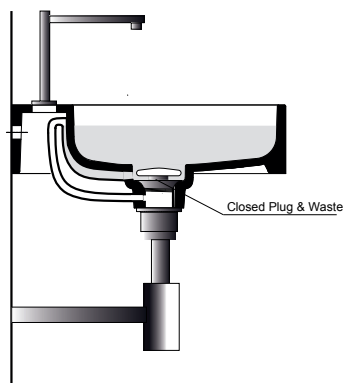

7.5kg

OVERFLOW & WASTE

32 mm overflow plug & waste not included

RECOMMENDED PLUG & WASTE

SBW006

NOTES

Brackets Included. See next page for overflow description

Note: All dimensions are in millimetres and are subject to normal manufacturing variances. Studio Bagno Pty Ltd reserves the right to vary specifications at any time without notice. Date created: 25/10/2021

OVERFLOW DESCRIPTION

Open Drain with Open Tap

Leaving the pop up plug & waste open, the water flow is directed down the drain, preventing the basin from filling.

Closed Drain with Open Tap

Closing the pop up plug & waste, the water flow is directed into the vacuum pipe by the hole in the drain collar positioned over the hydraulic lock. The water flows into the waste through the connected hydraulic lock in the drain that also prevents the water returning to the basin.

Closed Drain with Closed Tap

Closing the pop up plug & waste and the taps waterflow, the water flow stabilised and the basin remains full.