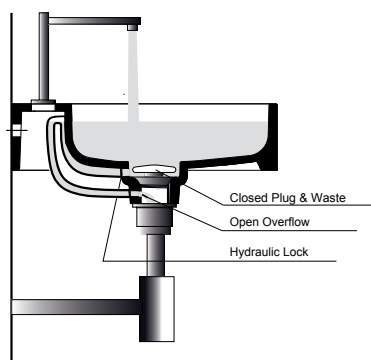

7.5kg

OVERFLOW & WASTE

32 mm overflow plug & waste not included

RECOMMENDED PLUG & WASTE

SBW006

NOTES

Brackets Included. See next page for overflow description

Note: All dimensions are in millimetres and are subject to normal manufacturing variances. Studio Bagno Pty Ltd reserves the right to vary specifications at any time without notice. Date created: 25/10/2021

OVERFLOW DESCRIPTION

Open Drain with Open Tap

Leaving the pop up plug & waste open, the water flow is directed down the drain, preventing the basin from filling.

Closed Drain with Open Tap

Closing the pop up plug & waste, the water flow is directed into the vacuum pipe by the hole in the drain collar positioned over the hydraulic lock. The water flows into the waste through the connected hydraulic lock in the drain that also prevents the water returning to the basin.

Closed Drain with Closed Tap

Closing the pop up plug & waste and the taps waterflow, the water flow stabilised and the basin remains full.