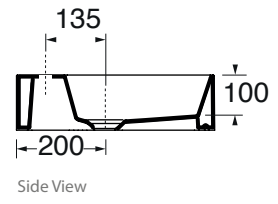

- 
MADE IN ITALY
- 
3MM PENCIL LINE EDGE
- 
FINISHED BY HAND
- 
10 YEARS WARRANTY
- 
PREMIUM COLOURS AVAILABLE

SHARD 81 X PLAN R

STYLE
Bench / Wall Hung

CODE
NTH - SHA81R/0
1TH - SHA81R/1
2TH - SHA81R/2
3TH - SHA81R/3

COLOURS
White.
Premium colours available.

OVERFLOW & WASTE
32 mm non-overflow plug & waste not included.

RECOMMENDED PLUG & WASTE
SBW006

Note: All dimensions are in millimetres and are subject to normal manufacturing variances. Studio Bagno Pty Ltd reserves the right to vary specifications at any time without notice. Date created: 04/03/2021