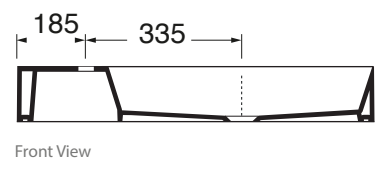

- 
MADE IN ITALY
- 
3MM PENCIL LINE EDGE
- 
FINISHED BY HAND
- 
10 YEARS WARRANTY
- 
PREMIUM COLOURS AVAILABLE

SHARD 81 X PLAN R

STYLE
Bench / Wall Hung

CODE
NTH - SHA81R/0
1TH - SHA81R/1
2TH - SHA81R/2
3TH - SHA81R/3

COLOURS
White.
Premium colours available.

OVERFLOW & WASTE
32 mm non-overflow plug & waste not included.

RECOMMENDED PLUG & WASTE
SBW006

Note: All dimensions are in millimetres and are subject to normal manufacturing variances. Studio Bagno Pty Ltd reserves the right to vary specifications at any time without notice. Date created: 04/03/2021