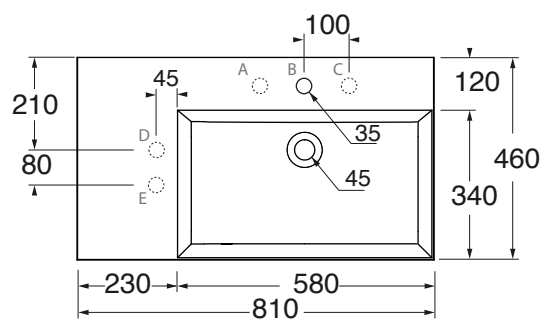

- 
MADE IN ITALY
- 
3MM PENCIL LINE EDGE
- 
FINISHED BY HAND
- 
10 YEARS WARRANTY
- 
PREMIUM COLOURS AVAILABLE

SHARD 81 X PLAN R

STYLE
Bench / Wall Hung

CODE
NTH - SHA81R/0
1TH - SHA81R/1
2TH - SHA81R/2
3TH - SHA81R/3

COLOURS
White.
Premium colours available.

OVERFLOW & WASTE
32 mm non-overflow plug & waste not included.

RECOMMENDED PLUG & WASTE
SBW006

Note: All dimensions are in millimetres and are subject to normal manufacturing variances. Studio Bagno Pty Ltd reserves the right to vary specifications at any time without notice. Date created: 04/03/2021