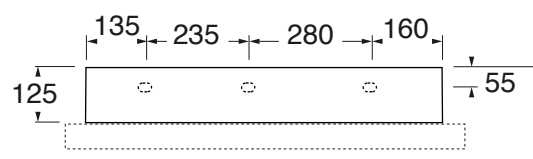

- 
MADE IN ITALY
- 
3MM PENCIL LINE EDGE
- 
FINISHED BY HAND
- 
10 YEARS WARRANTY
- 
PREMIUM COLOURS AVAILABLE

SHARD 81 X PLAN R

STYLE
Bench / Wall Hung

CODE
NTH - SHA81R/0
1TH - SHA81R/1
2TH - SHA81R/2
3TH - SHA81R/3

COLOURS
White.
Premium colours available.

OVERFLOW & WASTE
32 mm non-overflow plug & waste not included.

RECOMMENDED PLUG & WASTE
SBW006

Note: All dimensions are in millimetres and are subject to normal manufacturing variances. Studio Bagno Pty Ltd reserves the right to vary specifications at any time without notice. Date created: 04/03/2021