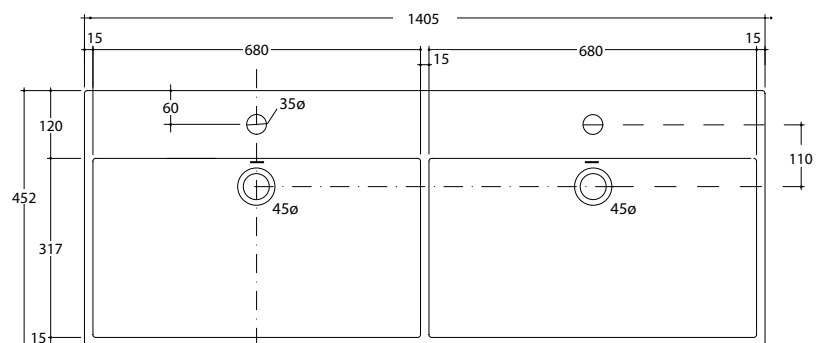

Unlimited 140 Dual

STYLE

Bench / Wall

CODE

NTH (UNL14000L/0)
2TH (UNL14000L/2)
6TH (UNL14000L/6)

WEIGHT

30 kg

COLOURS

White, Standard colours +50%
Gloss Black
Matte White
Matte Black
Not glazed at rare.

OVERFLOW & WASTE

32 mm overflow plug & waste not included.

RECOMMENDED PLUG & WASTE

SBW003

INCLUSIONS

Wall fixing bolts included.

Rear View – Wall Fixing Bolt Position

Note: All dimensions are in millimetres and are subject to normal manufacturing variances. Studio Bagno Pty Ltd reserves the right to vary specifications at any time without notice. Date: 11/11/2020