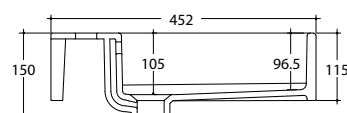

Unlimited 140 Dual

STYLE

Bench / Wall

CODE

NTH (UNL14000L/0)
2TH (UNL14000L/2)
6TH (UNL14000L/6)

WEIGHT

30 kg

COLOURS

White, Standard colours +50%
Gloss Black
Matte White
Matte Black
Not glazed at rare.

OVERFLOW & WASTE

32 mm overflow plug & waste not included.

RECOMMENDED PLUG & WASTE

SBW003

INCLUSIONS

Wall fixing bolts included.

Rear View – Wall Fixing Bolt Position

Note: All dimensions are in millimetres and are subject to normal manufacturing variances. Studio Bagno Pty Ltd reserves the right to vary specifications at any time without notice. Date: 11/11/2020