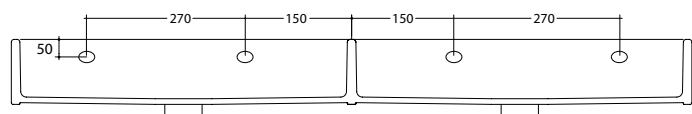

Unlimited 140 Dual

STYLE

Bench / Wall

CODE

NTH (UNL14000L/0)
2TH (UNL14000L/2)
6TH (UNL14000L/6)

WEIGHT

30 kg

COLOURS

White, Standard colours +50%
Gloss Black
Matte White
Matte Black
Not glazed at rare.

OVERFLOW & WASTE

32 mm overflow plug & waste not included.

RECOMMENDED PLUG & WASTE

SBW003

INCLUSIONS

Wall fixing bolts included.

Rear View – Wall Fixing Bolt Position

Note: All dimensions are in millimetres and are subject to normal manufacturing variances. Studio Bagno Pty Ltd reserves the right to vary specifications at any time without notice. Date: 11/11/2020