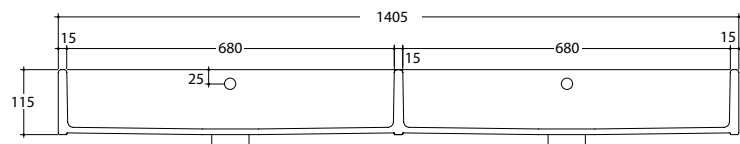

Unlimited 140 Dual

STYLE

Bench / Wall

CODE

NTH (UNL14000L/0)
2TH (UNL14000L/2)
6TH (UNL14000L/6)

WEIGHT

30 kg

COLOURS

White, Standard colours +50%
Gloss Black
Matte White
Matte Black
Not glazed at rare.

OVERFLOW & WASTE

32 mm overflow plug & waste not included.

RECOMMENDED PLUG & WASTE

SBW003

INCLUSIONS

Wall fixing bolts included.

Rear View – Wall Fixing Bolt Position

Note: All dimensions are in millimetres and are subject to normal manufacturing variances. Studio Bagno Pty Ltd reserves the right to vary specifications at any time without notice. Date: 11/11/2020