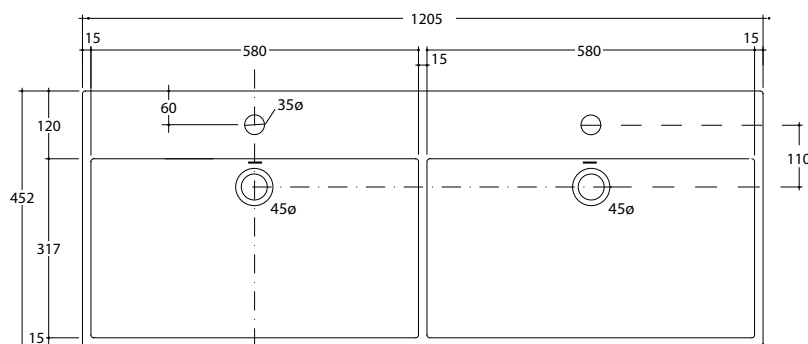

INCLUSIONS

Wall fixing bolts included.

Rear View -- Wall Fixing Bolt Position