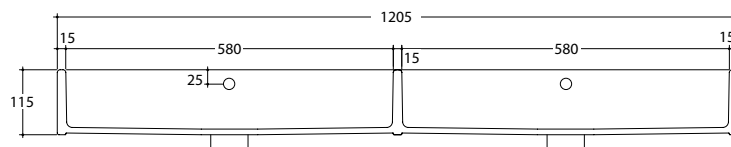

INCLUSIONS

Wall fixing bolts included.

Rear View -- Wall Fixing Bolt Position