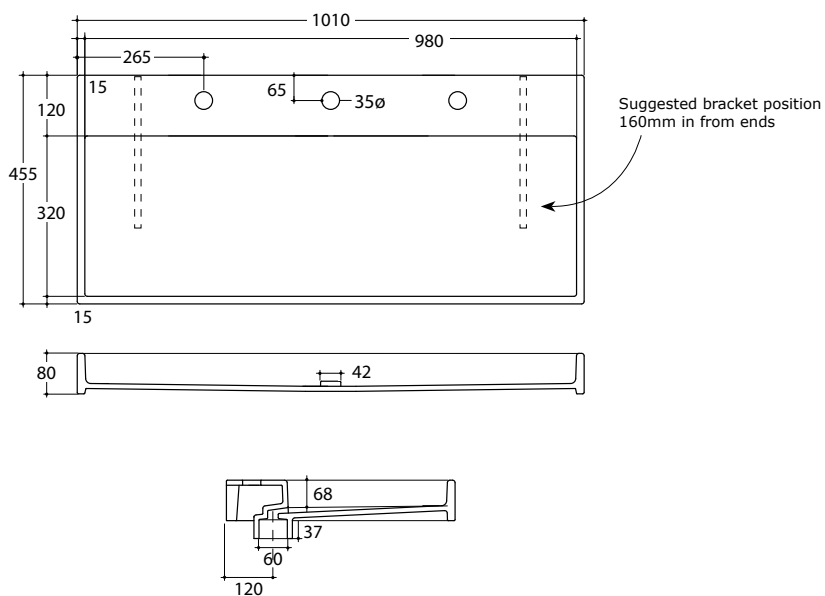

BERLIN TWO

STYLE

Bench / Wall

CODE

NTH (URB1000L/0)
1TH (URB1000L/1)
2TH (URB1000L/2)

WEIGHT

21 kg

COLOURS

Gloss White

Premium colours + 50%

Matte White

Gloss Black

Matte Black

OVERFLOW & WASTE

32 mm expand waste included.

NOTE

Note: All dimensions are in millimetres and are subject to normal manufacturing variances. Studio Bagno Pty Ltd reserves the right to vary specifications at any time without notice. Date created: 14/02/13