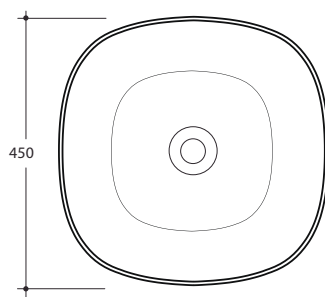

### WEIGHT

9 kg

### OVERFLOW & WASTE

32 mm non-overflow plug & waste not included.

### RECOMMENDED PLUG & WASTE

SBW005 or SBW006

Note: All dimensions are in millimetres and are subject to normal manufacturing variances. Studio Bagno Pty Ltd reserves the right to vary specifications at any time without notice. Date created: 18/02/16.