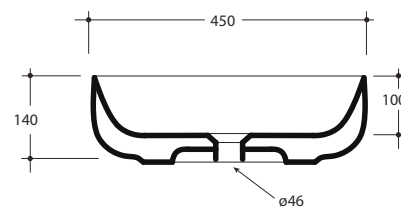

STUDIO
BAGNO

Plug & Waste

NOT INCLUDED

Metamorfosi 2

STYLE

Bench

CODE

MET42040BN

WEIGHT

9 kg

COLOURS

White
Black & White +40%

OVERFLOW & WASTE

32 mm non-overflow plug & waste not included.

RECOMMENDED PLUG & WASTE

SBW005 or SBW006

Note: All dimensions are in millimetres and are subject to normal manufacturing variances. Studio Bagno Pty Ltd reserves the right to vary specifications at any time without notice. Date created: 18/02/16.