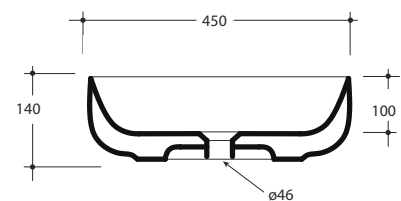

WEIGHT

10 kg

COLOURS

White.
Black & White +40%

OVERFLOW & WASTE

32 mm non-overflow plug &
waste not included.

RECOMMENDED PLUG & WASTE

SBW005 or SBW006

Note: All dimensions are in millimetres and are subject to normal manufacturing variances. Studio Bagno Pty Ltd reserves the right to vary specifications at any time without notice. Date created: 18/02/16.