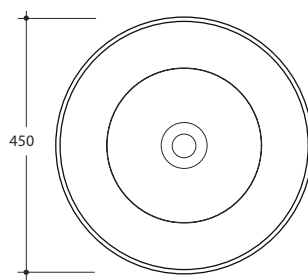

WEIGHT

10 kg

COLOURS

White.
Black & White +40%

OVERFLOW & WASTE

32 mm non-overflow plug &
waste not included.

RECOMMENDED PLUG & WASTE

SBW005 or SBW006

Note: All dimensions are in millimetres and are subject to normal manufacturing variances. Studio Bagno Pty Ltd reserves the right to vary specifications at any time without notice. Date created: 18/02/16.